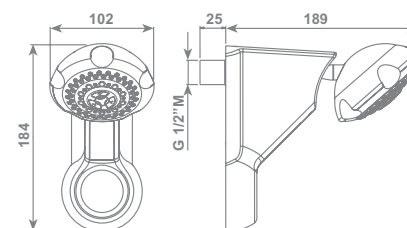

cromo/chrome SOFDX87CR € 250,00

klino digitech