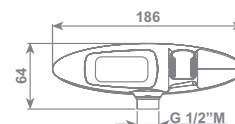

KLINO DIGITECH water inlet with integrated temperature digital display

cromo/chrome ACCDX144CR € 124,00

Doccia FLY 3 getti - 1/2\"/>

cromo/chrome DFYV03CR € 43,00

Flessibile in ottone "doppia aggaffatura" con calotta conica girevole - 150 cm
Double interlock brass hose, 150 cm length, anti-torsion conical swivel nut