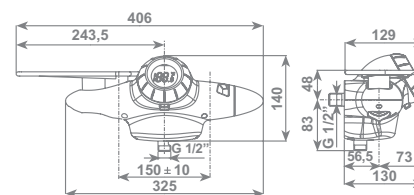

cromo/chrome RUBDXV02TD0CR € 660,00

display
LCD

klino digitech

Termostatico doccia esterno KLINO DIGITECH con lettore digitale di temperatura acqua integrato e piattino portasapone

KLINO DIGITECH exposed thermostatic shower mixer with integrated water temperature digital display and soap dish