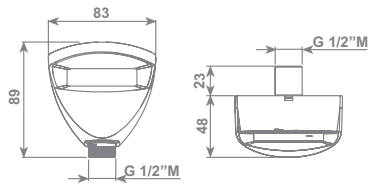

Presca acqua KLINO DIGITECH con lettore digitale di temperatura integrato
KLINO DIGITECH water inlet with integrated temperature digital display

cromo/chrome   ACCDX147CR   € 96,00

display
LCD

klino digitech