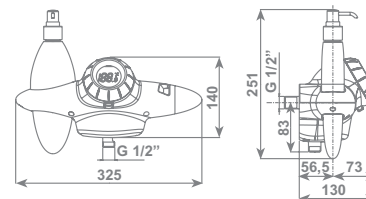

Termostatico doccia esterno KLINO DIGITECH con lettore digitale di temperatura acqua integrato e dispenser in vetro satinato

KLINO DIGITECH exposed thermostatic shower mixer with integrated water temperature digital display and glazed glass soap dispenser