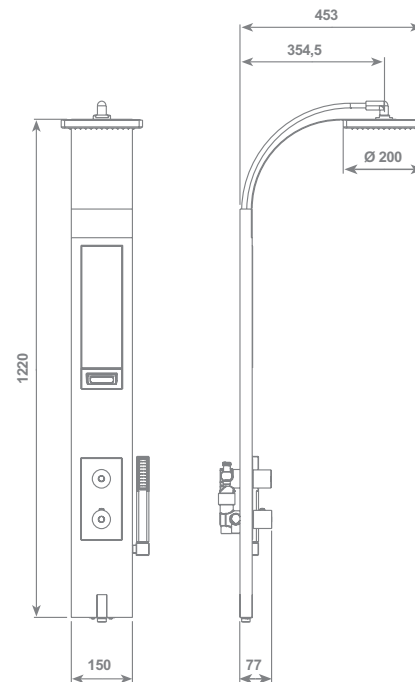

Shower column DOMOGET for shower cabin consisting in:

- Shower head 200x200 mm
  - water flow 15 lt/min (3,96 gpm) with flow restrictor
  - DOMO Full Spray shower
  - Double interlock brass hose, Ø 14 mm - 150 cm length, with ends 1/2" F x 1/2" F and anti-torsion conical swivel nut
  - Single lever mixer with 2 way diverter
  - Digital water temperature display. Battery powered
  - Vertical mirror
- Available in Wengè, White, Black finishing

Shower column DOMOGET for shower cabin consisting in:

- Shower head 200x200 mm
  - water flow 15 lt/min (3,96 gpm) with flow restrictor
  - DOMO Full Spray shower
  - Double interlock brass hose, Ø 14 mm - 150 cm length, with ends 1/2" F x 1/2" F and anti-torsion conical swivel nut
  - Thermostatic mixer with 2 way diverter
  - Digital water temperature display. Battery powered
  - Vertical mirror
- Available in Wengè, White, Black finishing

Shower column STYLEGET for shower cabin consisting in:

- Shower head Ø 200 mm
  - water flow **15 lt/min (3,96 gpm) with flow restrictor**
  - STYLE Full Spray shower
  - Double interlock brass hose, Ø 14 mm - 150 cm length, with ends 1/2" F x 1/2" F and anti-torsion conical swivel nut
  - Single lever mixer with 2 way diverter
  - Digital water temperature display. Battery powered
  - Vertical mirror
- Available in Wengè, White, Black finishing

Shower column STYLEGET for shower cabin with multi space dispenser consisting in:

- Shower head Ø 200 mm
  - water flow **15 lt/min (3,96 gpm) with flow restrictor**
  - STYLE Full Spray shower
  - Double interlock brass hose, Ø 14 mm - 150 cm length, with ends 1/2" F x 1/2" F and anti-torsion conical swivel nut
  - Thermostatic mixer with 2 way diverter
  - Digital water temperature display. Battery powered
  - Vertical mirror
- Available in Wengè, White, Black finishing