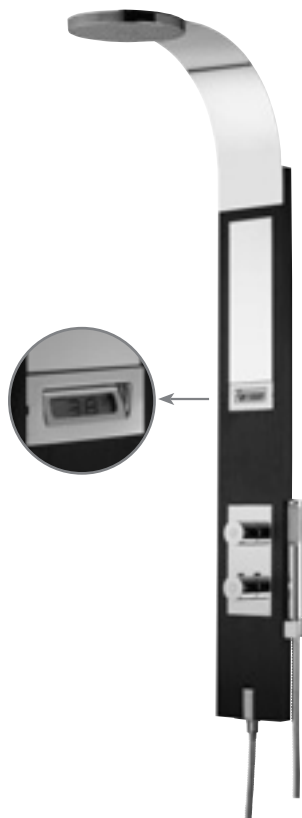

Colonna doccia STYLEGET per cabina doccia completo di:

1. Soffione Ø 200 mm
   - portata **15lt/min con limitatore di portata**
   - Doccia STYLE Full Spray
   - Flessibile in ottone Ø 14 mm "doppia aggraffatura" con calotta conica girevole da 150 cm
   - Miscelatore monocomando con deviatore 2 vie
   - Lettore digitale di temperatura dell'acqua. Funzionamento a batteria
   - Specchio verticale
2. Disponibile nelle finiture Wengè, Bianco, Nero

Shower column STYLEGET for shower cabin consisting in:

1. Shower head Ø 200 mm
   - water flow **15 lt/min (3,96 gpm) with flow restrictor**
   - STYLE Full Spray shower
   - Double interlock brass hose, Ø 14 mm - 150 cm length, with ends 1/2" F x 1/2" F and anti-torsion conical swivel nut
   - Single lever mixer with 2 way diverter
   - Digital water temperature display. Battery powered
   - Vertical mirror
2. Available in Wengè, White, Black finishing

cromo/chrome

wengè/wengè CDO06CR € 1.720,00

bianco/white CDO06BICR € 1.720,00

nero/black CDO06NECR € 1.720,00

styleget

Colonna doccia STYLEGET per cabina doccia completo di:

1. Soffione Ø 200 mm
   - portata **15lt/min con limitatore di portata**
   - Doccia STYLE Full Spray
   - Flessibile in ottone Ø 14 mm "doppia aggraffatura" con calotta conica girevole da 150 cm
   - Miscelatore Termostatico con deviatore 2 vie
   - Lettore digitale di temperatura dell'acqua. Funzionamento a batteria
   - Specchio verticale
2. Disponibile nelle finiture Wengè, Bianco, Nero

Shower column STYLEGET for shower cabin with multi space dispenser consisting in: