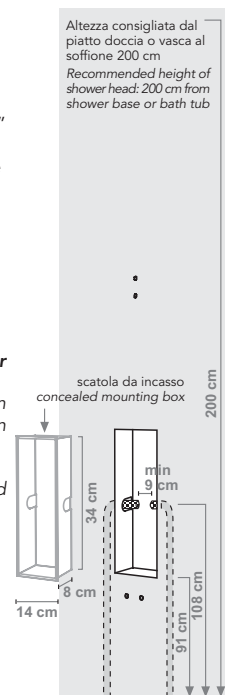

Shower column DOMOGET for shower cabin consisting in:

- Shower head 200x200 mm
  - water flow 15 lt/min (3,96 gpm) with flow restrictor
  - DOMO Full Spray shower
  - Double interlock brass hose, Ø 14 mm - 150 cm length, with ends 1/2" F x 1/2" F and anti-torsion conical swivel nut
  - Single lever mixer with 2 way diverter
  - Digital water temperature display. Battery powered
  - Vertical mirror
- Available in Wengè, White, Black finishing

Shower column DOMOGET for shower cabin consisting in:

- Shower head 200x200 mm
  - water flow 15 lt/min (3,96 gpm) with flow restrictor
  - DOMO Full Spray shower
  - Double interlock brass hose, Ø 14 mm - 150 cm length, with ends 1/2" F x 1/2" F and anti-torsion conical swivel nut
  - Thermostatic mixer with 2 way diverter
  - Digital water temperature display. Battery powered
  - Vertical mirror
- Available in Wengè, White, Black finishing

Shower column STYLEGET for shower cabin consisting in:

- Shower head Ø 200 mm
  - water flow **15 lt/min (3,96 gpm) with flow restrictor**
  - STYLE Full Spray shower
  - Double interlock brass hose, Ø 14 mm - 150 cm length, with ends 1/2" F x 1/2" F and anti-torsion conical swivel nut
  - Single lever mixer with 2 way diverter
  - Digital water temperature display. Battery powered
  - Vertical mirror
- Available in Wengè, White, Black finishing

Shower column STYLEGET for shower cabin with multi space dispenser consisting in:

- Shower head Ø 200 mm
  - water flow **15 lt/min (3,96 gpm) with flow restrictor**
  - STYLE Full Spray shower
  - Double interlock brass hose, Ø 14 mm - 150 cm length, with ends 1/2" F x 1/2" F and anti-torsion conical swivel nut
  - Thermostatic mixer with 2 way diverter
  - Digital water temperature display. Battery powered
  - Vertical mirror
- Available in Wengè, White, Black finishing