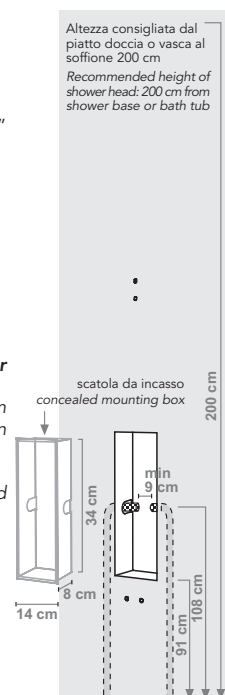

Shower column DOMOGET for shower cabin consisting in:

- Shower head 200x200 mm
  - water flow 15 lt/min (3,96 gpm) with flow restrictor
  - DOMO Full Spray shower
  - Double interlock brass hose, Ø 14 mm - 150 cm length, with ends 1/2" F x 1/2" F and anti-torsion conical swivel nut
  - Single lever mixer with 2 way diverter
  - Digital water temperature display. Battery powered
  - Vertical mirror
- Available in Wengè, White, Black finishing

Shower column DOMOGET for shower cabin consisting in:

- Shower head 200x200 mm
  - water flow 15 lt/min (3,96 gpm) with flow restrictor
  - DOMO Full Spray shower
  - Double interlock brass hose, Ø 14 mm - 150 cm length, with ends 1/2" F x 1/2" F and anti-torsion conical swivel nut
  - Thermostatic mixer with 2 way diverter
  - Digital water temperature display. Battery powered
  - Vertical mirror
- Available in Wengè, White, Black finishing

Shower column STYLEGET for shower cabin consisting in:

- Shower head Ø 200 mm
  - water flow **15 lt/min (3,96 gpm) with flow restrictor**
  - STYLE Full Spray shower
  - Double interlock brass hose, Ø 14 mm - 150 cm length, with ends 1/2" F x 1/2" F and anti-torsion conical swivel nut
  - Single lever mixer with 2 way diverter
  - Digital water temperature display. Battery powered
  - Vertical mirror
- Available in Wengè, White, Black finishing

Shower column STYLEGET for shower cabin with multi space dispenser consisting in:

- Shower head Ø 200 mm
  - water flow **15 lt/min (3,96 gpm) with flow restrictor**
  - STYLE Full Spray shower
  - Double interlock brass hose, Ø 14 mm - 150 cm length, with ends 1/2" F x 1/2" F and anti-torsion conical swivel nut
  - Thermostatic mixer with 2 way diverter
  - Digital water temperature display. Battery powered
  - Vertical mirror
- Available in Wengè, White, Black finishing