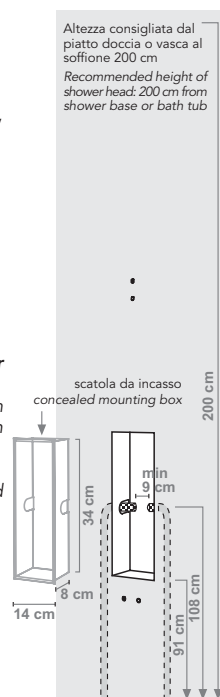

Shower column DOMOGET for shower cabin consisting in:

- Shower head 200x200 mm
  - water flow 15 lt/min (3,96 gpm) with flow restrictor
  - DOMO Full Spray shower
  - Double interlock brass hose, Ø 14 mm - 150 cm length, with ends 1/2" F x 1/2" F and anti-torsion conical swivel nut
  - Single lever mixer with 2 way diverter
  - Digital water temperature display. Battery powered
  - Vertical mirror
- Available in Wengè, White, Black finishing

Shower column DOMOGET for shower cabin consisting in:

- Shower head 200x200 mm
  - water flow 15 lt/min (3,96 gpm) with flow restrictor
  - DOMO Full Spray shower
  - Double interlock brass hose, Ø 14 mm - 150 cm length, with ends 1/2" F x 1/2" F and anti-torsion conical swivel nut
  - Thermostatic mixer with 2 way diverter
  - Digital water temperature display. Battery powered
  - Vertical mirror
- Available in Wengè, White, Black finishing

Shower column STYLEGET for shower cabin consisting in:

- Shower head Ø 200 mm
  - water flow **15 lt/min (3,96 gpm) with flow restrictor**
  - STYLE Full Spray shower
  - Double interlock brass hose, Ø 14 mm - 150 cm length, with ends 1/2" F x 1/2" F and anti-torsion conical swivel nut
  - Single lever mixer with 2 way diverter
  - Digital water temperature display. Battery powered
  - Vertical mirror
- Available in Wengè, White, Black finishing

Shower column STYLEGET for shower cabin with multi space dispenser consisting in:

- Shower head Ø 200 mm
  - water flow **15 lt/min (3,96 gpm) with flow restrictor**
  - STYLE Full Spray shower
  - Double interlock brass hose, Ø 14 mm - 150 cm length, with ends 1/2" F x 1/2" F and anti-torsion conical swivel nut
  - Thermostatic mixer with 2 way diverter
  - Digital water temperature display. Battery powered
  - Vertical mirror
- Available in Wengè, White, Black finishing