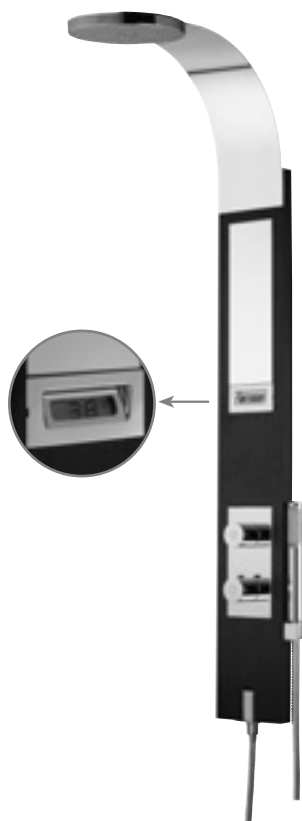

Colonna doccia STYLEGET per cabina doccia completo di:

1. Soffione Ø 200 mm
   - portata **15lt/min con limitatore di portata**
   - Doccia STYLE Full Spray
   - Flessibile in ottone Ø 14 mm "doppia aggraffatura" con calotta conica girevole da 150 cm
   - Miscelatore monocomando con deviatore 2 vie
   - Lettore digitale di temperatura dell'acqua. Funzionamento a batteria
   - Specchio verticale
2. Disponibile nelle finiture Wengè, Bianco, Nero

Shower column STYLEGET for shower cabin consisting in:

1. Shower head Ø 200 mm
   - water flow **15 lt/min (3,96 gpm) with flow restrictor**
   - STYLE Full Spray shower
   - Double interlock brass hose, Ø 14 mm - 150 cm length, with ends 1/2" F x 1/2" F and anti-torsion conical swivel nut
   - Single lever mixer with 2 way diverter
   - Digital water temperature display. Battery powered
   - Vertical mirror
2. Available in Wengè, White, Black finishing

cromo/chrome

wengè/wengè CDO06CR € 1.720,00

bianco/white CDO06BICR € 1.720,00

nero/black CDO06NECR € 1.720,00

styleget

Colonna doccia STYLEGET per cabina doccia completo di:

1. Soffione Ø 200 mm
   - portata **15lt/min con limitatore di portata**
   - Doccia STYLE Full Spray
   - Flessibile in ottone Ø 14 mm "doppia aggraffatura" con calotta conica girevole da 150 cm
   - Miscelatore Termostatico con deviatore 2 vie
   - Lettore digitale di temperatura dell'acqua. Funzionamento a batteria
   - Specchio verticale
2. Disponibile nelle finiture Wengè, Bianco, Nero

Shower column STYLEGET for shower cabin with multi space dispenser consisting in: