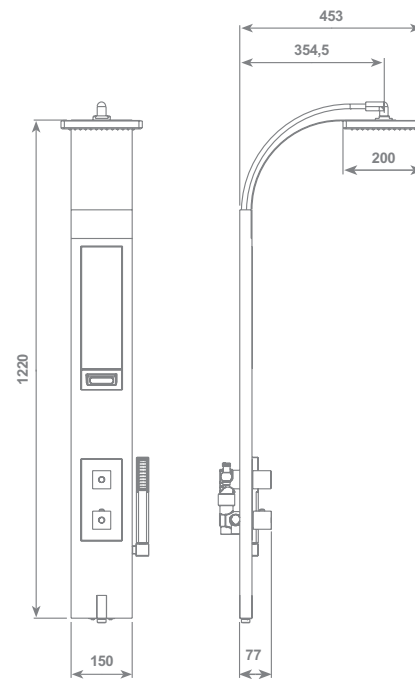

Shower column DOMOGET for shower cabin consisting in:

- Shower head 200x200 mm
  - water flow 15 lt/min (3,96 gpm) with flow restrictor
  - DOMO Full Spray shower
  - Double interlock brass hose, Ø 14 mm - 150 cm length, with ends 1/2" F x 1/2" F and anti-torsion conical swivel nut
  - Single lever mixer with 2 way diverter
  - Digital water temperature display. Battery powered
  - Vertical mirror
- Available in Wengè, White, Black finishing

Shower column DOMOGET for shower cabin consisting in:

- Shower head 200x200 mm
  - water flow 15 lt/min (3,96 gpm) with flow restrictor
  - DOMO Full Spray shower
  - Double interlock brass hose, Ø 14 mm - 150 cm length, with ends 1/2" F x 1/2" F and anti-torsion conical swivel nut
  - Thermostatic mixer with 2 way diverter
  - Digital water temperature display. Battery powered
  - Vertical mirror
- Available in Wengè, White, Black finishing

Shower column STYLEGET for shower cabin consisting in:

- Shower head Ø 200 mm
  - water flow **15 lt/min (3,96 gpm) with flow restrictor**
  - STYLE Full Spray shower
  - Double interlock brass hose, Ø 14 mm - 150 cm length, with ends 1/2" F x 1/2" F and anti-torsion conical swivel nut
  - Single lever mixer with 2 way diverter
  - Digital water temperature display. Battery powered
  - Vertical mirror
- Available in Wengè, White, Black finishing

Shower column STYLEGET for shower cabin with multi space dispenser consisting in:

- Shower head Ø 200 mm
  - water flow **15 lt/min (3,96 gpm) with flow restrictor**
  - STYLE Full Spray shower
  - Double interlock brass hose, Ø 14 mm - 150 cm length, with ends 1/2" F x 1/2" F and anti-torsion conical swivel nut
  - Thermostatic mixer with 2 way diverter
  - Digital water temperature display. Battery powered
  - Vertical mirror
- Available in Wengè, White, Black finishing