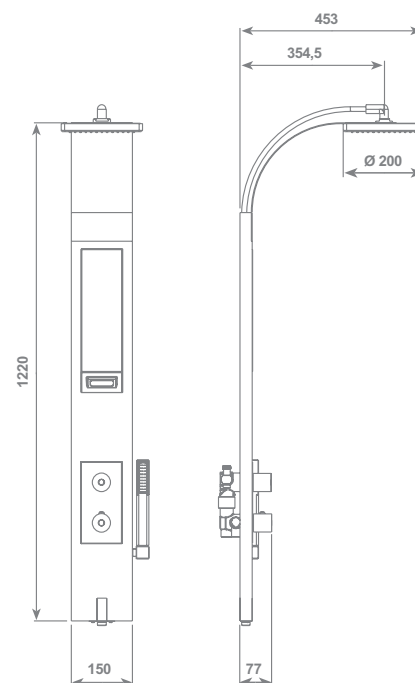

Shower column DOMOGET for shower cabin consisting in:

- Shower head 200x200 mm
  - water flow 15 lt/min (3,96 gpm) with flow restrictor
  - DOMO Full Spray shower
  - Double interlock brass hose, Ø 14 mm - 150 cm length, with ends 1/2" F x 1/2" F and anti-torsion conical swivel nut
  - Single lever mixer with 2 way diverter
  - Digital water temperature display. Battery powered
  - Vertical mirror
- Available in Wengè, White, Black finishing

Shower column DOMOGET for shower cabin consisting in:

- Shower head 200x200 mm
  - water flow 15 lt/min (3,96 gpm) with flow restrictor
  - DOMO Full Spray shower
  - Double interlock brass hose, Ø 14 mm - 150 cm length, with ends 1/2" F x 1/2" F and anti-torsion conical swivel nut
  - Thermostatic mixer with 2 way diverter
  - Digital water temperature display. Battery powered
  - Vertical mirror
- Available in Wengè, White, Black finishing

Shower column STYLEGET for shower cabin consisting in:

- Shower head Ø 200 mm
  - water flow **15 lt/min (3,96 gpm) with flow restrictor**
  - STYLE Full Spray shower
  - Double interlock brass hose, Ø 14 mm - 150 cm length, with ends 1/2" F x 1/2" F and anti-torsion conical swivel nut
  - Single lever mixer with 2 way diverter
  - Digital water temperature display. Battery powered
  - Vertical mirror
- Available in Wengè, White, Black finishing

Shower column STYLEGET for shower cabin with multi space dispenser consisting in:

- Shower head Ø 200 mm
  - water flow **15 lt/min (3,96 gpm) with flow restrictor**
  - STYLE Full Spray shower
  - Double interlock brass hose, Ø 14 mm - 150 cm length, with ends 1/2" F x 1/2" F and anti-torsion conical swivel nut
  - Thermostatic mixer with 2 way diverter
  - Digital water temperature display. Battery powered
  - Vertical mirror
- Available in Wengè, White, Black finishing