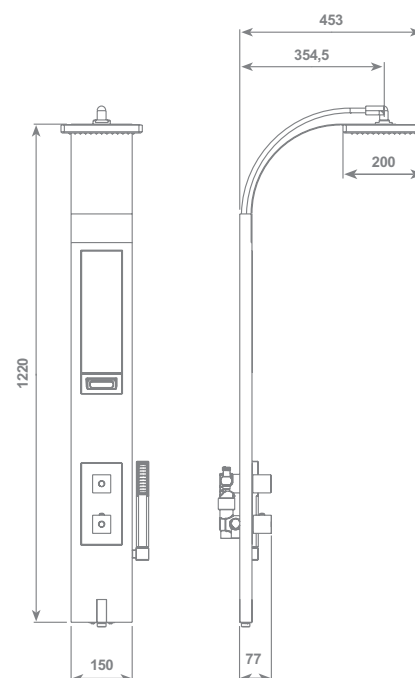

Shower column DOMOGET for shower cabin consisting in:

- Shower head 200x200 mm
  - water flow 15 lt/min (3,96 gpm) with flow restrictor
  - DOMO Full Spray shower
  - Double interlock brass hose, Ø 14 mm - 150 cm length, with ends 1/2" F x 1/2" F and anti-torsion conical swivel nut
  - Single lever mixer with 2 way diverter
  - Digital water temperature display. Battery powered
  - Vertical mirror
- Available in Wengè, White, Black finishing

Shower column DOMOGET for shower cabin consisting in:

- Shower head 200x200 mm
  - water flow 15 lt/min (3,96 gpm) with flow restrictor
  - DOMO Full Spray shower
  - Double interlock brass hose, Ø 14 mm - 150 cm length, with ends 1/2" F x 1/2" F and anti-torsion conical swivel nut
  - Thermostatic mixer with 2 way diverter
  - Digital water temperature display. Battery powered
  - Vertical mirror
- Available in Wengè, White, Black finishing

Shower column STYLEGET for shower cabin consisting in:

- Shower head Ø 200 mm
  - water flow **15 lt/min (3,96 gpm) with flow restrictor**
  - STYLE Full Spray shower
  - Double interlock brass hose, Ø 14 mm - 150 cm length, with ends 1/2" F x 1/2" F and anti-torsion conical swivel nut
  - Single lever mixer with 2 way diverter
  - Digital water temperature display. Battery powered
  - Vertical mirror
- Available in Wengè, White, Black finishing

Shower column STYLEGET for shower cabin with multi space dispenser consisting in:

- Shower head Ø 200 mm
  - water flow **15 lt/min (3,96 gpm) with flow restrictor**
  - STYLE Full Spray shower
  - Double interlock brass hose, Ø 14 mm - 150 cm length, with ends 1/2" F x 1/2" F and anti-torsion conical swivel nut
  - Thermostatic mixer with 2 way diverter
  - Digital water temperature display. Battery powered
  - Vertical mirror
- Available in Wengè, White, Black finishing