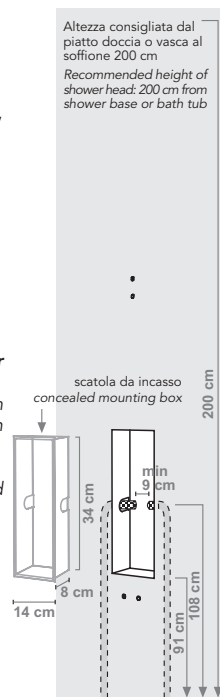

Shower column DOMOGET for shower cabin consisting in:

- Shower head 200x200 mm
  - water flow 15 lt/min (3,96 gpm) with flow restrictor
  - DOMO Full Spray shower
  - Double interlock brass hose, Ø 14 mm - 150 cm length, with ends 1/2" F x 1/2" F and anti-torsion conical swivel nut
  - Single lever mixer with 2 way diverter
  - Digital water temperature display. Battery powered
  - Vertical mirror
- Available in Wengè, White, Black finishing

Shower column DOMOGET for shower cabin consisting in:

- Shower head 200x200 mm
  - water flow 15 lt/min (3,96 gpm) with flow restrictor
  - DOMO Full Spray shower
  - Double interlock brass hose, Ø 14 mm - 150 cm length, with ends 1/2" F x 1/2" F and anti-torsion conical swivel nut
  - Thermostatic mixer with 2 way diverter
  - Digital water temperature display. Battery powered
  - Vertical mirror
- Available in Wengè, White, Black finishing

cromo/chrome

wengè/wengè	CDO01CR	€ 1.840,00
bianco/white	CDO01BICR	€ 1.840,00
nero/black	CDO01NECR	€ 1.840,00

38° thermostatic

domoget

Colonna doccia STYLEGET per cabina doccia completo di:

- Soffione Ø 200 mm
  - portata **15lt/min con limitatore di portata**
  - Doccia STYLE Full Spray
  - Flessibile in ottone Ø 14 mm "doppia aggraffatura" con calotta conica girevole da 150 cm
  - Miscelatore monocomando con deviatore 2 vie
  - Lettore digitale di temperatura dell'acqua. Funzionamento a batteria
  - Specchio verticale
- Disponibile nelle finiture Wengè, Bianco, Nero

Shower column STYLEGET for shower cabin consisting in:

- Shower head Ø 200 mm
  - water flow **15 lt/min (3,96 gpm) with flow restrictor**
  - STYLE Full Spray shower
  - Double interlock brass hose, Ø 14 mm - 150 cm length, with ends 1/2" F x 1/2" F and anti-torsion conical swivel nut
  - Single lever mixer with 2 way diverter
  - Digital water temperature display. Battery powered
  - Vertical mirror
- Available in Wengè, White, Black finishing