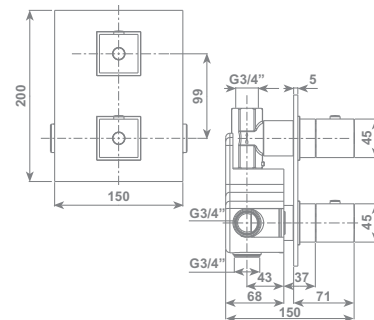

Termostatico doccia incasso DOMO in ottone con rubinetto di arresto "acquastop"
DOMO concealed brass thermostatic shower mixer with faucet "acquastop"

cromo/chrome RUBDXV06T2CR € 744,80

38° thermostatic