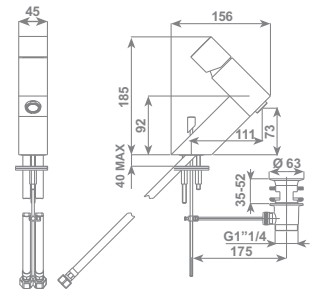

Miscelatore lavabo DOMO in ottone comprensivo di tubi di collegamento inox flessibili e scarico 1.1/4"

DOMO brass basin single lever mixer with flexible inox hoses and brass 1.1/4" pop-up waste

cromo/chrome	RUBDXV06L1CR	€ 362,60

rubinetti d'arresto con filtro / stop cocks with filter

cromo/chrome	RUBDXV06L0CR	€ 450,80