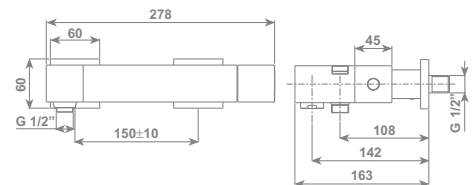

cromo/chrome	RUBDXV06V0CR	€ 754,60