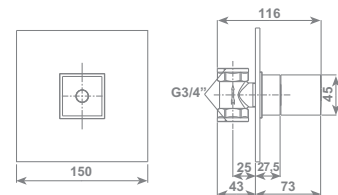

cromo/chrome RUBDXV06I1CR € 294,00