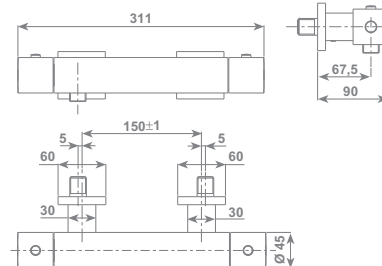

Termostatico doccia esterno DOMO in ottone
DOMO exposed brass thermostatic shower mixer

cromo/chrome RUBDXV06T0CR € 695,80

38° thermostatic