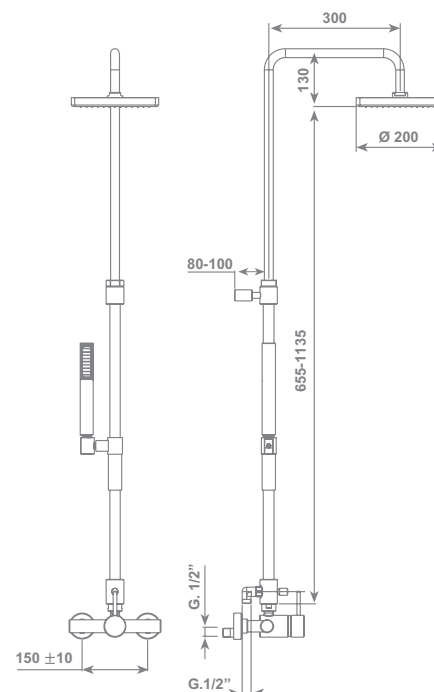

Adjustable square shower column PLUS3 for wall consisting in:

- Adjustable shower head 200x200 mm
- water flow **15 lt/min (3,96 gpm) with flow restrictor**
- Full Spray shower with slider support
- Double interlock brass hose, Ø 14 mm -150 cm lenght, with ends 1/2" F x 1/2" F and conical nut
- 2 way diverter

Adjustable round shower column PLUS2 for wall consisting in:

- Adjustable shower head Ø 200 mm
- **water flow 15 lt/min (3,96 gpm) with flow restrictor**
- Full Spray shower with slider support
- Double interlock brass hose, Ø 14 mm -150 cm lenght, with ends 1/2" F x 1/2" F and conical nut
- Thermostatic mixer with 2 way diverter

Adjustable round shower column PLUS2 for wall consisting in:

- Adjustable shower head Ø 200 mm
- **water flow 15 lt/min (3,96 gpm) with flow restrictor**
- Full Spray shower with slider support
- Double interlock brass hose, Ø 14 mm -150 cm lenght, with ends 1/2" F x 1/2" F and conical nut
- Single lever mixer with 2 way diverter

Adjustable round shower column PLUS2 for wall consisting in:

- Adjustable shower head Ø 200 mm
- **water flow 15 lt/min (3,96 gpm) with flow restrictor**
- Full Spray shower with slider support
- Double interlock brass hose, Ø 14 mm -150 cm lenght, with ends 1/2" F x 1/2" F and conical nut
- 2 way diverter