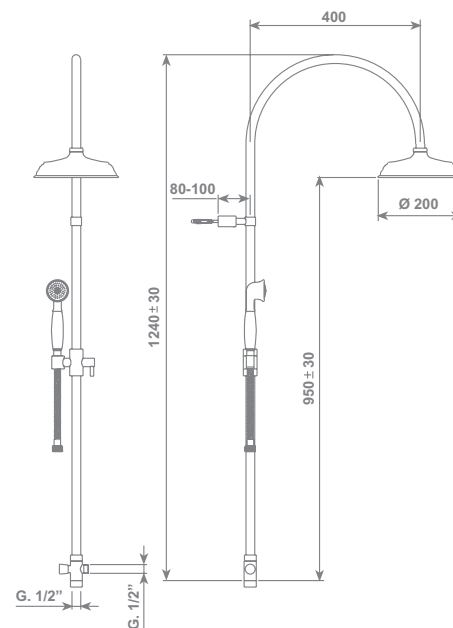

cromo/chrome

CDOB04E2CR

€ 260,00

plus1