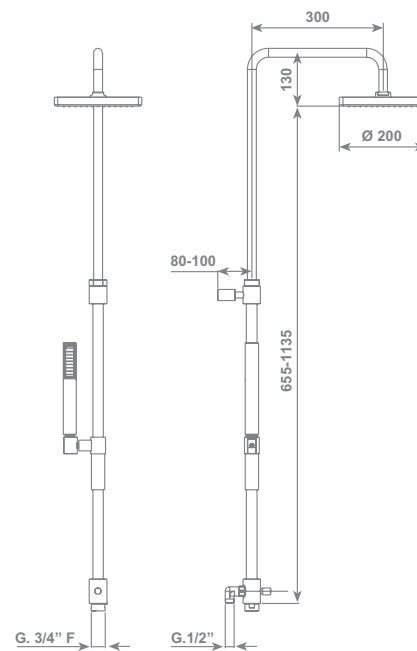

Adjustable round shower column PLUS2 for wall consisting in:

- Adjustable shower head Ø 200 mm
- **water flow 15 lt/min (3,96 gpm) with flow restrictor**
- Full Spray shower with slider support
- Double interlock brass hose, Ø 14 mm -150 cm lenght, with ends 1/2" F x 1/2" F and conical nut
- Thermostatic mixer with 2 way diverter

Adjustable round shower column PLUS2 for wall consisting in:

- Adjustable shower head Ø 200 mm
- **water flow 15 lt/min (3,96 gpm) with flow restrictor**
- Full Spray shower with slider support
- Double interlock brass hose, Ø 14 mm -150 cm lenght, with ends 1/2" F x 1/2" F and conical nut
- Single lever mixer with 2 way diverter

Adjustable round shower column PLUS2 for wall consisting in:

- Adjustable shower head Ø 200 mm
- **water flow 15 lt/min (3,96 gpm) with flow restrictor**
- Full Spray shower with slider support
- Double interlock brass hose, Ø 14 mm -150 cm lenght, with ends 1/2" F x 1/2" F and conical nut
- 2 way diverter

Shower column PLUS2 for wall consisting in:

- Shower head Ø 200 mm
- water flow 15 lt/min (3,96 gpm) with flow restrictor
- Full Spray shower with slider support
- Double interlock brass hose, Ø 14 mm -150 cm lenght, with ends 1/2" F x 1/2" F and conical nut
- Thermostatic mixer with 2 way diverter