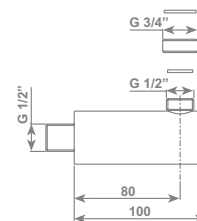

romo/chrome ACCV149CR € 62,00

plus