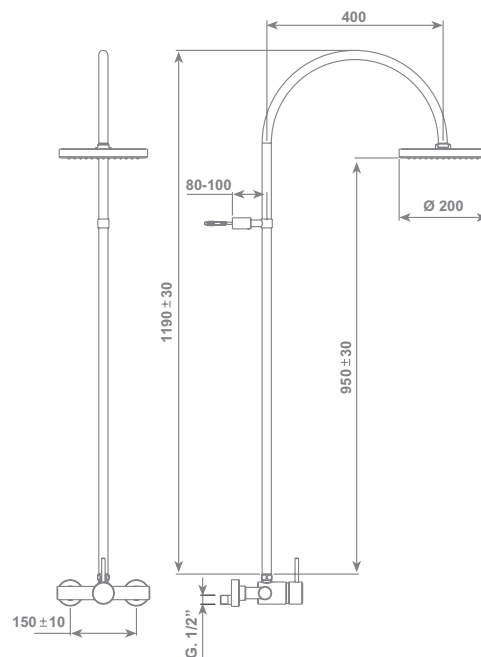

cromo/chrome

RUBBP03E2CR

€ 420,00

plus2