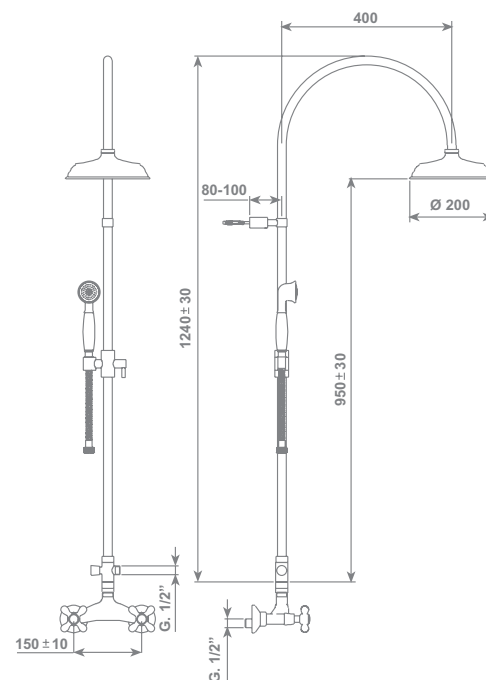

cromo/chrome

CDOBP04E3CR

€ 430,00

plus1