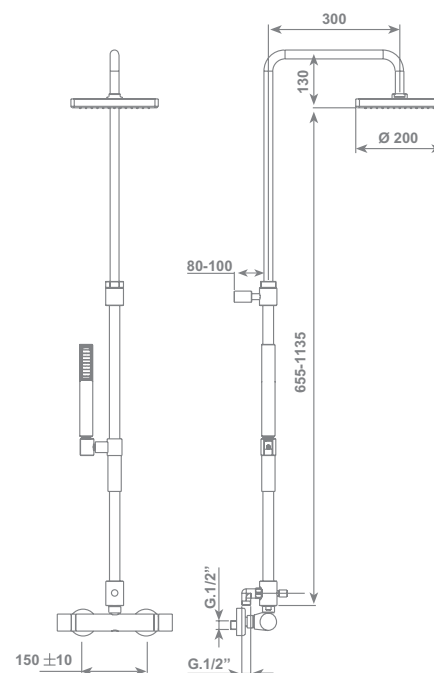

Adjustable square shower column PLUS3 for wall consisting in:

- Adjustable shower head 200x200 mm
- **water flow 15 lt/min (3,96 gpm) with flow restrictor**
- Full Spray shower with slider support
- Double interlock brass hose, Ø 14 mm -150 cm lenght, with ends 1/2" F x 1/2" F and conical nut
- Single lever mixer with 2 way diverter

Adjustable square shower column PLUS3 for wall consisting in:

- Adjustable shower head 200x200 mm
- water flow **15 lt/min (3,96 gpm) with flow restrictor**
- Full Spray shower with slider support
- Double interlock brass hose, Ø 14 mm -150 cm lenght, with ends 1/2" F x 1/2" F and conical nut
- 2 way diverter

Adjustable round shower column PLUS2 for wall consisting in:

- Adjustable shower head Ø 200 mm
- **water flow 15 lt/min (3,96 gpm) with flow restrictor**
- Full Spray shower with slider support
- Double interlock brass hose, Ø 14 mm -150 cm lenght, with ends 1/2" F x 1/2" F and conical nut
- Thermostatic mixer with 2 way diverter

Adjustable round shower column PLUS2 for wall consisting in:

- Adjustable shower head Ø 200 mm
- **water flow 15 lt/min (3,96 gpm) with flow restrictor**
- Full Spray shower with slider support
- Double interlock brass hose, Ø 14 mm -150 cm lenght, with ends 1/2" F x 1/2" F and conical nut
- Single lever mixer with 2 way diverter