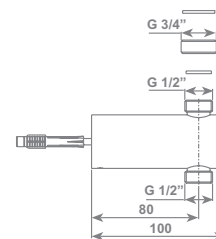

romo/chrome ACCV400CR € 82,00

plus