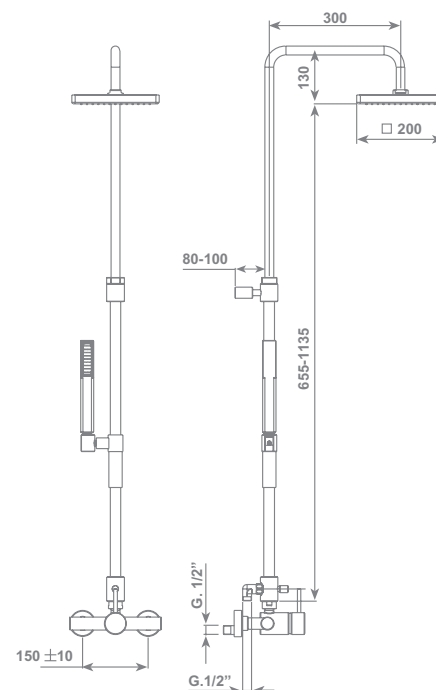

Adjustable square shower column PLUS3 for wall consisting in:

- Adjustable shower head 200x200 mm
- **water flow 15 lt/min (3,96 gpm) with flow restrictor**
- Full Spray shower with slider support
- Double interlock brass hose, Ø 14 mm -150 cm lenght, with ends 1/2" F x 1/2" F and conical nut
- Thermostatic mixer with 2 way diverter

Adjustable square shower column PLUS3 for wall consisting in:

- Adjustable shower head 200x200 mm
- **water flow 15 lt/min (3,96 gpm) with flow restrictor**
- Full Spray shower with slider support
- Double interlock brass hose, Ø 14 mm -150 cm lenght, with ends 1/2" F x 1/2" F and conical nut
- Single lever mixer with 2 way diverter

Adjustable square shower column PLUS3 for wall consisting in:

- Adjustable shower head 200x200 mm
- water flow **15 lt/min (3,96 gpm) with flow restrictor**
- Full Spray shower with slider support
- Double interlock brass hose, Ø 14 mm -150 cm lenght, with ends 1/2" F x 1/2" F and conical nut
- 2 way diverter

Adjustable round shower column PLUS2 for wall consisting in:

- Adjustable shower head Ø 200 mm
- **water flow 15 lt/min (3,96 gpm) with flow restrictor**
- Full Spray shower with slider support
- Double interlock brass hose, Ø 14 mm -150 cm lenght, with ends 1/2" F x 1/2" F and conical nut
- Thermostatic mixer with 2 way diverter