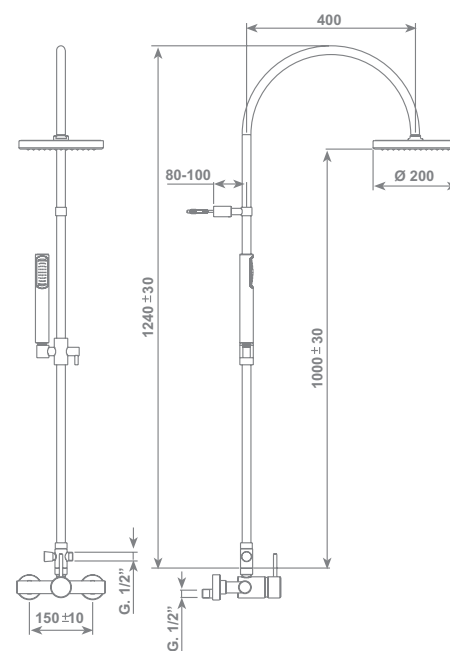

Adjustable round shower column PLUS2 for wall consisting in:

- Adjustable shower head Ø 200 mm
- **water flow 15 lt/min (3,96 gpm) with flow restrictor**
- Full Spray shower with slider support
- Double interlock brass hose, Ø 14 mm -150 cm lenght, with ends 1/2" F x 1/2" F and conical nut
- 2 way diverter

Shower column PLUS2 for wall consisting in:

- Shower head Ø 200 mm
- water flow 15 lt/min (3,96 gpm) with flow restrictor
- Full Spray shower with slider support
- Double interlock brass hose, Ø 14 mm -150 cm lenght, with ends 1/2" F x 1/2" F and conical nut
- Thermostatic mixer with 2 way diverter

Shower column PLUS2 for wall consisting in:

- Shower head Ø 200 mm
- water flow 15 lt/min (3,96 gpm) with flow restrictor
- Full Spray shower with slider support
- Double interlock brass hose, Ø 14 mm -150 cm lenght, with ends 1/2" F x 1/2" F and conical nut
- Single lever mixer with 2 way diverter

Shower column PLUS2 for wall consisting in:

- Shower head Ø 200 mm
- water flow 15 lt/min (3,96 gpm) with flow restrictor
- Full Spray shower with slider support
- Double interlock brass hose, Ø 14 mm -150 cm lenght, with ends 1/2" F x 1/2" F and conical nut
- 2 way diverter