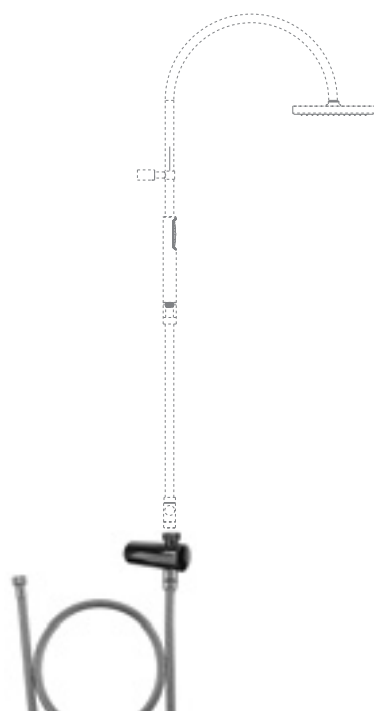

Adjustable square shower column PLUS3 for wall consisting in:

- Adjustable shower head 200x200 mm
- **water flow 15 lt/min (3,96 gpm) with flow restrictor**
- Full Spray shower with slider support
- Double interlock brass hose, Ø 14 mm -150 cm lenght, with ends 1/2" F x 1/2" F and conical nut
- Single lever mixer with 2 way diverter

Adjustable round shower column PLUS2 for wall consisting in:

- Adjustable shower head Ø 200 mm
- **water flow 15 lt/min (3,96 gpm) with flow restrictor**
- Full Spray shower with slider support
- Double interlock brass hose, Ø 14 mm -150 cm lenght, with ends 1/2" F x 1/2" F and conical nut
- Single lever mixer with 2 way diverter

- Shower head Ø 200 mm
- water flow 15 lt/min (3,96 gpm) with flow restrictor

Novità
new

cromo/chrome

CDOB041E2CR

€ 210,00

plus1

Preso acqua in ottone completa di adattatore 1/2"x3/4" per colonne Plus:

- CDO093CR
- CDO091CR
- CDOBP03CR
- CDOBP031CR
- CDOBP04E2CR
- CDOBP041E2CR

Brass water inlet with adaptor 1/2"x3/4" for columns Plus:

- CDO093CR
- CDO091CR
- CDOBP03CR
- CDOBP031CR
- CDOBP04E2CR
- CDOBP041E2CR

romo/chrome ACCV149CR € 62,00

plus

Preso acqua doppia in ottone completa di adattatore 1/2"x3/4" e flessibile in ottone doppia aggraffatura da 100 cm con calotta conica 1/2"Fx1/2" FZ per colonne Plus: