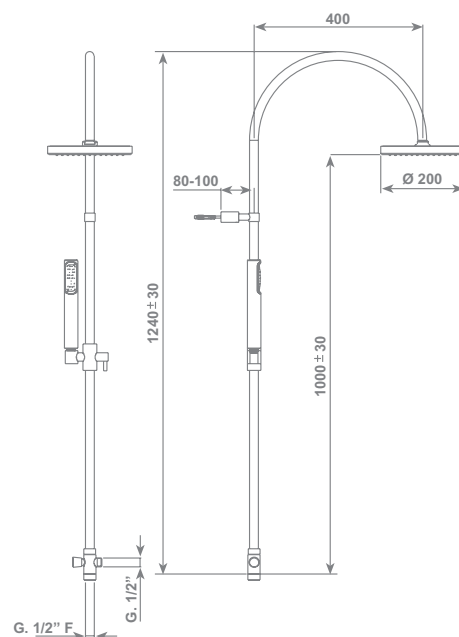

Adjustable round shower column PLUS2 for wall consisting in:

- Adjustable shower head Ø 200 mm
- **water flow 15 lt/min (3,96 gpm) with flow restrictor**
- Full Spray shower with slider support
- Double interlock brass hose, Ø 14 mm -150 cm lenght, with ends 1/2" F x 1/2" F and conical nut
- 2 way diverter

Shower column PLUS2 for wall consisting in:

- Shower head Ø 200 mm
- water flow 15 lt/min (3,96 gpm) with flow restrictor
- Full Spray shower with slider support
- Double interlock brass hose, Ø 14 mm -150 cm lenght, with ends 1/2" F x 1/2" F and conical nut
- Thermostatic mixer with 2 way diverter

Shower column PLUS2 for wall consisting in:

- Shower head Ø 200 mm
- water flow 15 lt/min (3,96 gpm) with flow restrictor
- Full Spray shower with slider support
- Double interlock brass hose, Ø 14 mm -150 cm lenght, with ends 1/2" F x 1/2" F and conical nut
- Single lever mixer with 2 way diverter

Shower column PLUS2 for wall consisting in:

- Shower head Ø 200 mm
- water flow 15 lt/min (3,96 gpm) with flow restrictor
- Full Spray shower with slider support
- Double interlock brass hose, Ø 14 mm -150 cm lenght, with ends 1/2" F x 1/2" F and conical nut
- 2 way diverter