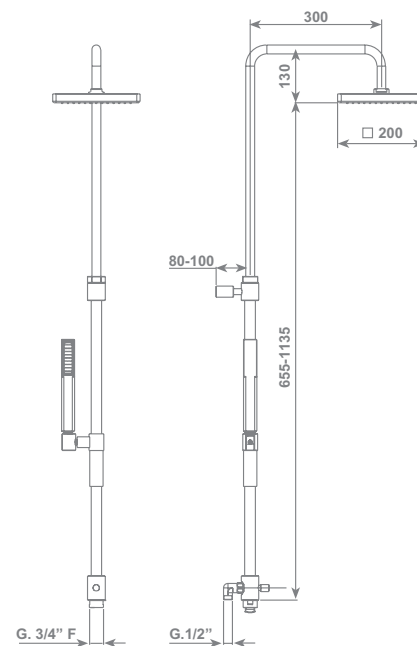

Adjustable square shower column PLUS3 for wall consisting in:

- Adjustable shower head 200x200 mm
- **water flow 15 lt/min (3,96 gpm) with flow restrictor**
- Full Spray shower with slider support
- Double interlock brass hose, Ø 14 mm -150 cm lenght, with ends 1/2" F x 1/2" F and conical nut
- Thermostatic mixer with 2 way diverter

Adjustable square shower column PLUS3 for wall consisting in:

- Adjustable shower head 200x200 mm
- **water flow 15 lt/min (3,96 gpm) with flow restrictor**
- Full Spray shower with slider support
- Double interlock brass hose, Ø 14 mm -150 cm lenght, with ends 1/2" F x 1/2" F and conical nut
- Single lever mixer with 2 way diverter

Adjustable square shower column PLUS3 for wall consisting in:

- Adjustable shower head 200x200 mm
- water flow **15 lt/min (3,96 gpm) with flow restrictor**
- Full Spray shower with slider support
- Double interlock brass hose, Ø 14 mm -150 cm lenght, with ends 1/2" F x 1/2" F and conical nut
- 2 way diverter

Adjustable round shower column PLUS2 for wall consisting in:

- Adjustable shower head Ø 200 mm
- **water flow 15 lt/min (3,96 gpm) with flow restrictor**
- Full Spray shower with slider support
- Double interlock brass hose, Ø 14 mm -150 cm lenght, with ends 1/2" F x 1/2" F and conical nut
- Thermostatic mixer with 2 way diverter