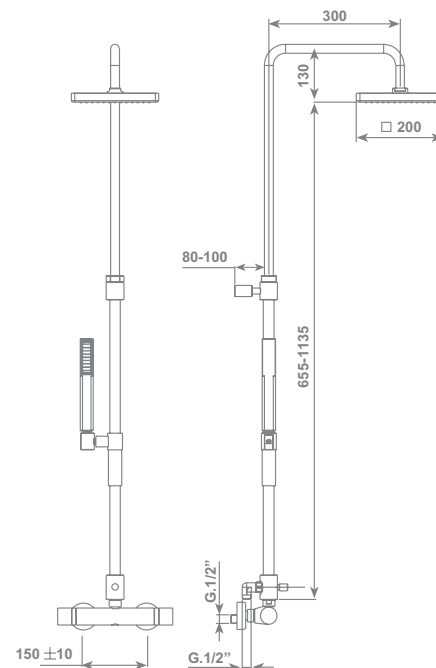

Adjustable square shower column PLUS3 for wall consisting in:

- Adjustable shower head 200x200 mm
- **water flow 15 lt/min (3,96 gpm) with flow restrictor**
- Full Spray shower with slider support
- Double interlock brass hose, Ø 14 mm -150 cm lenght, with ends 1/2" F x 1/2" F and conical nut
- Thermostatic mixer with 2 way diverter

Adjustable square shower column PLUS3 for wall consisting in:

- Adjustable shower head 200x200 mm
- **water flow 15 lt/min (3,96 gpm) with flow restrictor**
- Full Spray shower with slider support
- Double interlock brass hose, Ø 14 mm -150 cm lenght, with ends 1/2" F x 1/2" F and conical nut
- Single lever mixer with 2 way diverter

Adjustable square shower column PLUS3 for wall consisting in:

- Adjustable shower head 200x200 mm
- water flow **15 lt/min (3,96 gpm) with flow restrictor**
- Full Spray shower with slider support
- Double interlock brass hose, Ø 14 mm -150 cm lenght, with ends 1/2" F x 1/2" F and conical nut
- 2 way diverter

Adjustable round shower column PLUS2 for wall consisting in:

- Adjustable shower head Ø 200 mm
- **water flow 15 lt/min (3,96 gpm) with flow restrictor**
- Full Spray shower with slider support
- Double interlock brass hose, Ø 14 mm -150 cm lenght, with ends 1/2" F x 1/2" F and conical nut
- Thermostatic mixer with 2 way diverter