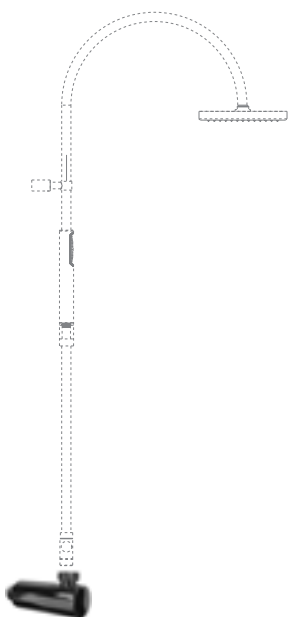

Adjustable round shower column PLUS2 for wall consisting in:

- Adjustable shower head Ø 200 mm
- **water flow 15 lt/min (3,96 gpm) with flow restrictor**
- Full Spray shower with slider support
- Double interlock brass hose, Ø 14 mm -150 cm lenght, with ends 1/2" F x 1/2" F and conical nut
- Single lever mixer with 2 way diverter

- Shower head Ø 200 mm
- water flow 15 lt/min (3,96 gpm) with flow restrictor

Novità
new

cromo/chrome

CDOB041E2CR

€ 210,00

plus1

Preso acqua in ottone completa di adattatore 1/2"x3/4" per colonne Plus:

- CDO093CR
- CDO091CR
- CDOBP03CR
- CDOBP031CR
- CDOBP04E2CR
- CDOBP041E2CR

Brass water inlet with adaptor 1/2"x3/4" for columns Plus:

- CDO093CR
- CDO091CR
- CDOBP03CR
- CDOBP031CR
- CDOBP04E2CR
- CDOBP041E2CR

romo/chrome ACCV149CR € 62,00

plus

Preso acqua doppia in ottone completa di adattatore 1/2"x3/4" e flessibile in ottone doppia aggraffatura da 100 cm con calotta conica 1/2"Fx1/2" FZ per colonne Plus: