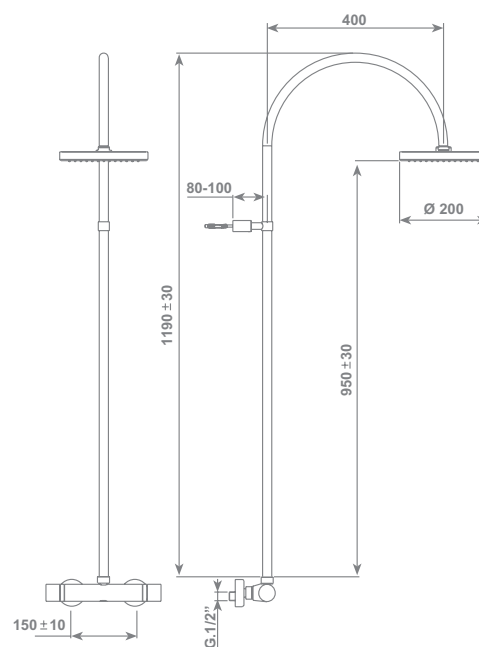

cromo/chrome

CDOB03CR

€ 290,00

plus2

Colonna doccia PLUS2 a muro completa di:

- Soffione Ø 200 mm
- portata 15lt/min con limitatore di portata
- Miscelatore termostatico con deviatore 2 vie

Shower column PLUS2 for wall consisting in:

- Shower head Ø 200 mm
- water flow 15 lt/min (3,96 gpm) with flow restrictor
- Thermostatic mixer with 2 way diverter