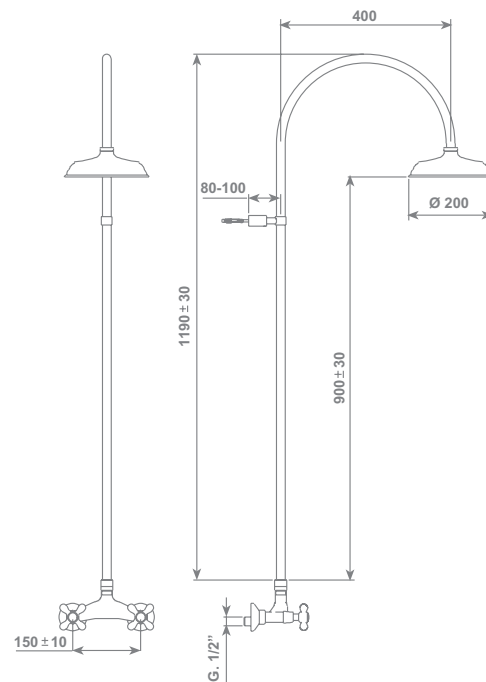

cromo/chrome

CDOB041E3CR

€ 390,00

plus1