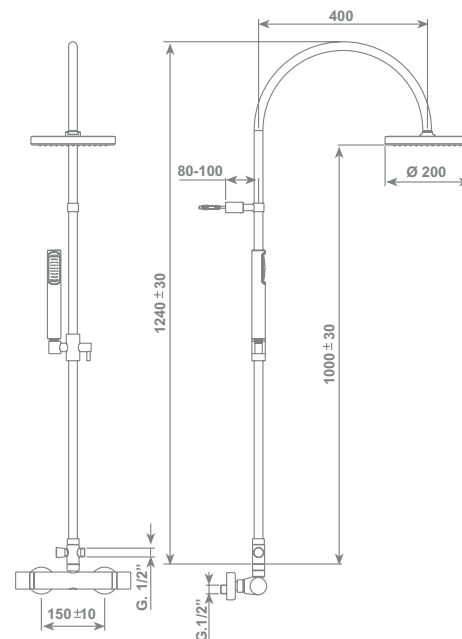

Adjustable round shower column PLUS2 for wall consisting in:

- Adjustable shower head Ø 200 mm
- **water flow 15 lt/min (3,96 gpm) with flow restrictor**
- Full Spray shower with slider support
- Double interlock brass hose, Ø 14 mm -150 cm lenght, with ends 1/2" F x 1/2" F and conical nut
- Single lever mixer with 2 way diverter

Adjustable round shower column PLUS2 for wall consisting in:

- Adjustable shower head Ø 200 mm
- **water flow 15 lt/min (3,96 gpm) with flow restrictor**
- Full Spray shower with slider support
- Double interlock brass hose, Ø 14 mm -150 cm lenght, with ends 1/2" F x 1/2" F and conical nut
- 2 way diverter

Shower column PLUS2 for wall consisting in:

- Shower head Ø 200 mm
- water flow 15 lt/min (3,96 gpm) with flow restrictor
- Full Spray shower with slider support
- Double interlock brass hose, Ø 14 mm -150 cm lenght, with ends 1/2" F x 1/2" F and conical nut
- Thermostatic mixer with 2 way diverter

Shower column PLUS2 for wall consisting in:

- Shower head Ø 200 mm
- water flow 15 lt/min (3,96 gpm) with flow restrictor
- Full Spray shower with slider support
- Double interlock brass hose, Ø 14 mm -150 cm lenght, with ends 1/2" F x 1/2" F and conical nut
- Single lever mixer with 2 way diverter