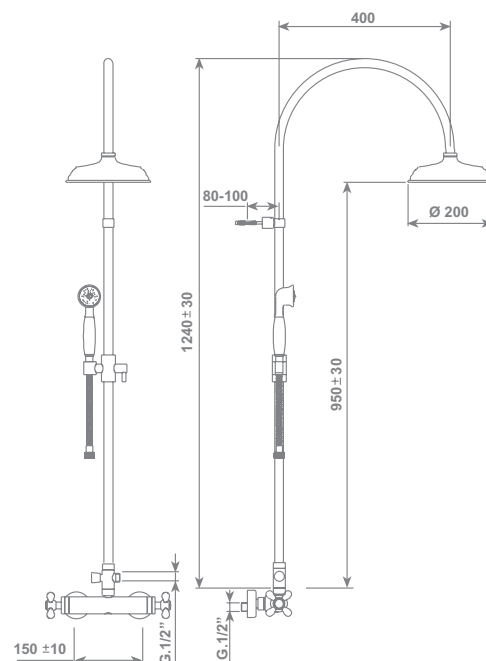

cromo/chrome

CDOBP04E3TCR

€ 590,00

38° thermostatic

plus1