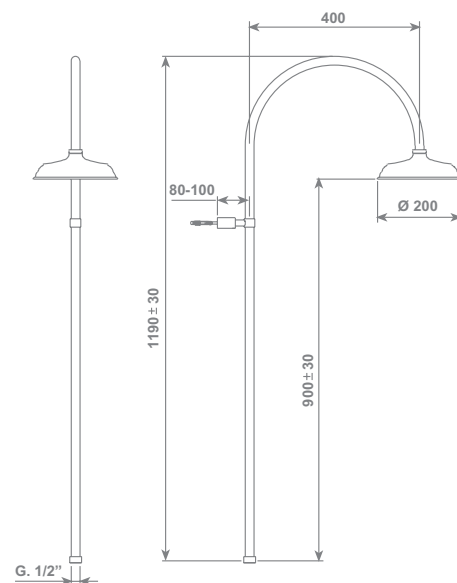

Adjustable square shower column PLUS3 for wall consisting in:

- Adjustable shower head 200x200 mm
- **water flow 15 lt/min (3,96 gpm) with flow restrictor**
- Full Spray shower with slider support
- Double interlock brass hose, Ø 14 mm -150 cm lenght, with ends 1/2" F x 1/2" F and conical nut
- Thermostatic mixer with 2 way diverter

- Soffione Ø 200 mm
- portata 15lt/min con limitatore di portata
- Rubinetto

Shower column PLUS1 for wall consisting in:

- Shower head Ø 200 mm
- water flow 15 lt/min (3,96 gpm) with flow restrictor
- Faucet

Novità
new

cromo/chrome

CDOB041E3CR

€ 390,00

plus1

Colonna doccia PLUS1 a muro completa di:

- Soffione Ø 200 mm
- portata 15lt/min con limitatore di portata

Shower column PLUS1 for wall consisting in:

- Shower head Ø 200 mm
- water flow 15 lt/min (3,96 gpm) with flow restrictor

Novità
new

cromo/chrome

CDOB041E2CR

€ 210,00

plus1

Preso acqua in ottone completa di adattatore 1/2"x3/4" per colonne Plus:

- CDO093CR
- CDO091CR
- CDOBP03CR
- CDOBP031CR
- CDOBP04E2CR
- CDOBP041E2CR