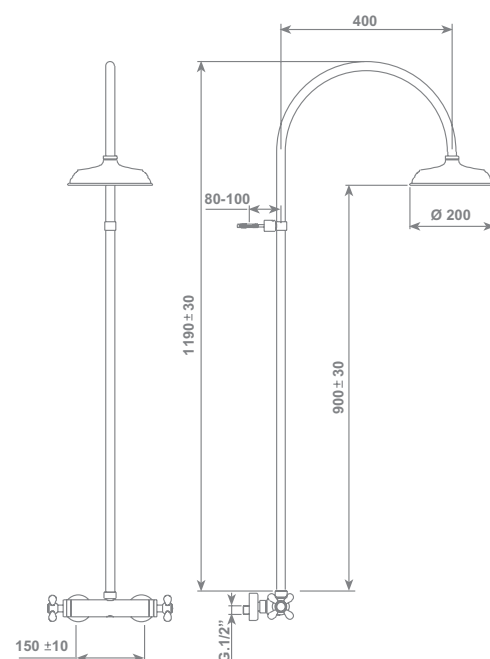

Adjustable square shower column PLUS3 for wall consisting in:

- Adjustable shower head 200x200 mm
- **water flow 15 lt/min (3,96 gpm) with flow restrictor**
- Full Spray shower with slider support
- Double interlock brass hose, Ø 14 mm -150 cm lenght, with ends 1/2" F x 1/2" F and conical nut
- Thermostatic mixer with 2 way diverter

Shower column PLUS1 for wall consisting in:

- Shower head Ø 200 mm
- **water flow 15 lt/min (3,96 gpm) with flow restrictor**
- Full Spray shower with slider support
- Double interlock brass hose, Ø 14 mm -150 cm lenght, with ends 1/2" F x 1/2" F and conical nut
- 2 way diverter

**Novità
new**

cromo/chrome

CDOB04E2CR

€ 260,00

plus1

Colonna doccia PLUS1 a muro completa di:

- Soffione Ø 200 mm
- **portata 15lt/min con limitatore di portata**
- Miscelatore termostatico

Shower column PLUS1 for wall consisting in:

- Shower head Ø 200 mm
- **water flow 15 lt/min (3,96 gpm) with flow restrictor**
- Thermostatic mixer

**Novità
new**

cromo/chrome

CDOB041E3TCR

€ 550,00

38° thermostatic

plus1

Colonna doccia PLUS1 a muro completa di: