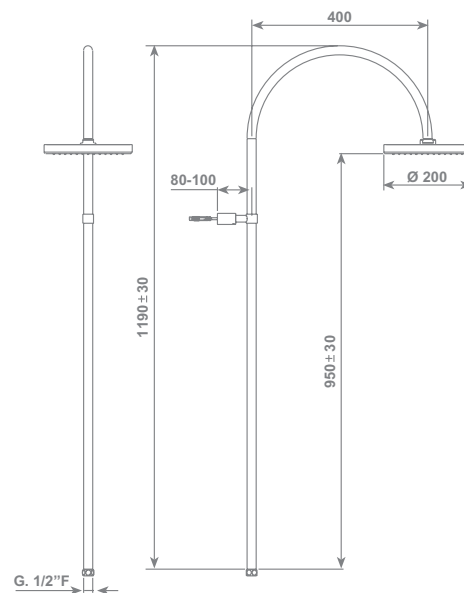

Adjustable square shower column PLUS3 for wall consisting in:

- Adjustable shower head 200x200 mm
- **water flow 15 lt/min (3,96 gpm) with flow restrictor**
- Full Spray shower with slider support
- Double interlock brass hose, Ø 14 mm -150 cm lenght, with ends 1/2" F x 1/2" F and conical nut
- Thermostatic mixer with 2 way diverter

Adjustable round shower column PLUS2 for wall consisting in:

- Adjustable shower head Ø 200 mm
- **water flow 15 lt/min (3,96 gpm) with flow restrictor**
- Full Spray shower with slider support
- Double interlock brass hose, Ø 14 mm -150 cm lenght, with ends 1/2" F x 1/2" F and conical nut
- Thermostatic mixer with 2 way diverter

cromo/chrome

RUBBP03E2CR

€ 420,00

plus2

Colonna doccia PLUS2 a muro completa di:

- Soffione Ø 200 mm
- portata 15lt/min con limitatore di portata

Shower column PLUS2 for wall consisting in:

- Shower head Ø 200 mm
- water flow 15 lt/min (3,96 gpm) with flow restrictor

Shower column PLUS1 for wall consisting in:

- Shower head Ø 200 mm
- **water flow 15 lt/min (3,96 gpm) with flow restrictor**
- Full Spray shower with slider support
- Double interlock brass hose, Ø 14 mm -150 cm lenght, with ends 1/2" F x 1/2" F and conical nut
- Thermostatic mixer with 2 way diverter