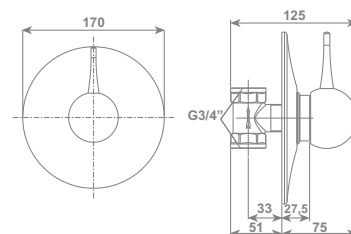

chromo/chrome	RUBDXV0311CR	€ 223,44

bagno free

Deviatore 5 vie incasso FREE
FREE 5 way concealed ceramic diverter