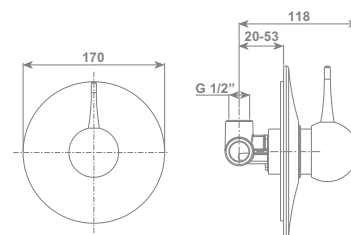

rubinetti

Miscelatore doccia incasso progressivo FREE
FREE concealed shower progressive lever mixer

chromo/chrome	RUBDXV0310CR	€ 243,04

bagno free

Rubinetto di arresto incasso FREE
FREE concealed faucet