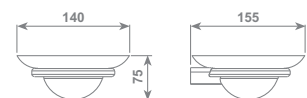

cromo/chrome   ACCDXV30003CR   € 50,88

bagno free