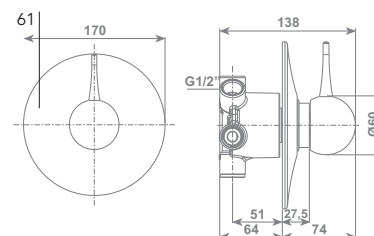

chromo/chrome	VALDXV13CR	€ 301,84

bagno free

Kit duplex doccia FREE, composto da doccia, supporto a muro e flessibile in ottone Ø 14 mm da 150 cm, "doppia aggraffatura" con calotta conica girevole antiattorcigliamento 1/2"F