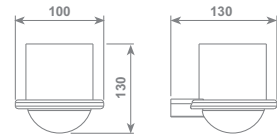

bagno free

rubinetti

Porta spazzolini in vetro satinato sospeso
Wall mounted ceramic toothbrush holder

cromo/chrome	ACCDXV30006CR	€ 54,60

bagno free