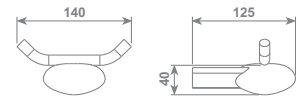

bagno free

rubinetti

Supporto porta accappatoio

Robe hook