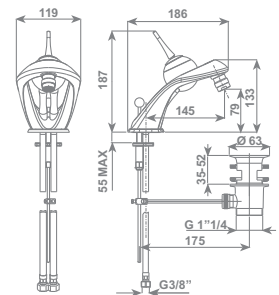

bagno free

rubinetti

Miscelatore lavabo FREE comprensivo di tubi di collegamento inox flessibili e scarico 1.1/4"

FREE basin single lever mixer with flexible inox hoses and brass 1.1/4" pop-up waste

cromo/chrome	RUBDXV03L1CR	€ 382,20

rubinetti d'arresto con filtro / stop cocks with filter

cromo/chrome	RUBDXV03L0CR	€ 455,90

bagno free

Miscelatore bidet FREE comprensivo di tubi di collegamento inox flessibili e scarico 1.1/4"

FREE basin single bidet mixer with flexible inox hoses and brass 1.1/4" pop-up waste

cromo/chrome	RUBDXV03B1CR	€ 382,20

rubinetti d'arresto con filtro / stop cocks with filter

cromo/chrome	RUBDXV03B0CR	€ 455,90

bagno free

Miscelatore vasca esterno FREE con deviatore automatico

FREE bath single lever mixer with automatic diverter device

cromo/chrome	RUBDXV03V0CR	€ 725,20

bagno free

Miscelatore doccia esterno FREE

FREE exposed shower mixer

cromo/chrome	RUBDXV03E0CR	€ 427,28

bagno free