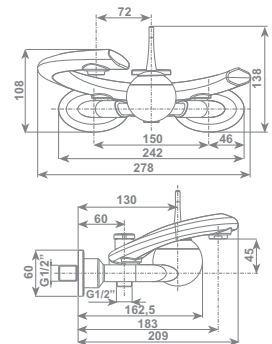

bagno free

rubinetti

Miscelatore lavabo FREE comprensivo di tubi di collegamento inox flessibili e scarico 1.1/4"

FREE basin single lever mixer with flexible inox hoses and brass 1.1/4" pop-up waste

cromo/chrome	RUBDXV03L1CR	€ 382,20

rubinetti d'arresto con filtro / stop cocks with filter

cromo/chrome	RUBDXV03L0CR	€ 455,90

bagno free

Miscelatore bidet FREE comprensivo di tubi di collegamento inox flessibili e scarico 1.1/4"

FREE basin single bidet mixer with flexible inox hoses and brass 1.1/4" pop-up waste

cromo/chrome	RUBDXV03B1CR	€ 382,20

rubinetti d'arresto con filtro / stop cocks with filter

cromo/chrome	RUBDXV03B0CR	€ 455,90

bagno free

Miscelatore vasca esterno FREE con deviatore automatico

FREE bath single lever mixer with automatic diverter device

cromo/chrome	RUBDXV03V0CR	€ 725,20

bagno free

Miscelatore doccia esterno FREE

FREE exposed shower mixer

cromo/chrome	RUBDXV03E0CR	€ 427,28

bagno free