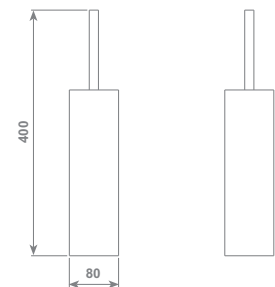

cromo/chrome   ACCDXV30007CR   € 187,41

bagno free

Porta sapone in vetro satinato sospeso

Wall mounted glazed glass soap dish

cromo/chrome   ACCDXV30003CR   € 50,88

bagno free