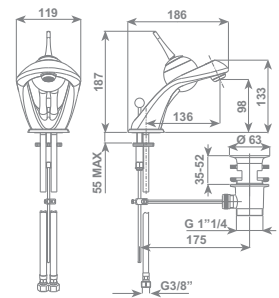

bagno free

rubinetti

Miscelatore lavabo FREE comprensivo di tubi di collegamento inox flessibili e scarico 1.1/4"

FREE basin single lever mixer with flexible inox hoses and brass 1.1/4" pop-up waste

cromo/chrome	RUBDXV03L1CR	€ 382,20

rubinetti d'arresto con filtro / stop cocks with filter

cromo/chrome	RUBDXV03L0CR	€ 455,90

bagno free

Miscelatore bidet FREE comprensivo di tubi di collegamento inox flessibili e scarico 1.1/4"

FREE basin single bidet mixer with flexible inox hoses and brass 1.1/4" pop-up waste

cromo/chrome	RUBDXV03B1CR	€ 382,20

rubinetti d'arresto con filtro / stop cocks with filter

cromo/chrome	RUBDXV03B0CR	€ 455,90

bagno free

Miscelatore vasca esterno FREE con deviatore automatico

FREE bath single lever mixer with automatic diverter device

cromo/chrome	RUBDXV03V0CR	€ 725,20

bagno free

Miscelatore doccia esterno FREE

FREE exposed shower mixer

cromo/chrome	RUBDXV03E0CR	€ 427,28

bagno free