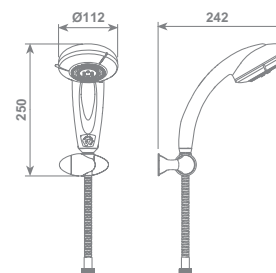

bagno free

Deviatore 5 vie incasso FREE
 FREE 5 way concealed ceramic diverter

chromo/chrome	VALDXV13CR	€ 301,84
---------------	------------	----------

bagno free

Kit duplex doccia FREE, composto da doccia, supporto a muro e flessibile in ottone Ø 14 mm da 150 cm, "doppia aggraffatura" con calotta conica girevole antiattorcigliamento 1/2"F

FREE shower duplex kit consisting in hand shower, wall support and double interlock brass hose, Ø 14 mm -150 cm length, with ends 1/2"F and anti-torsion conical swivel nut

5 getti/5 sprays	SERV5025CR	€ 111,72
3 getti/3 sprays	SERV5023CR	€ 100,88
Full Spray/Full Spray	SERV5021CR	€ 76,84

bagno free

rubinetti

Doccia FREE - 1/2"M

FREE shower - 1/2"M

5 getti/5 sprays	DFEV05CR	€ 85,26
3 getti/3 sprays	DFEV03CR	€ 75,46
Full Spray/Full Spray	DFEV01CR	€ 64,99

bagno free

Systema doccia FREE TECH, composto da: asta saliscendi a sezione ellittica 42 mm x h 1000 mm completa di supporti per installazione a muro, doccia, flessibile in ottone Ø 14 mm da 150 cm, "doppia aggraffatura" con calotta conica girevole antiattorcigliamento 1/2"F, portasapone Double Soap composto da piattino in policarbonato e dispenser in vetro satinato

FREE TECH shower system consisting in: 42 mm elliptical section slider rail 1000 mm lenght with wall supports, hand shower and double interlock brass hose, Ø 14 mm -150 cm lenght, with ends 1/2"F and anti-torsion conical swivel nut, soap dish Double Soap with glazed glass soap dispenser and polycarbonate dish