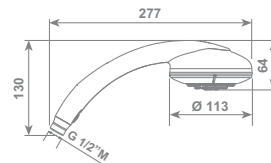

bagno free

rubinetti

Doccia FREE - 1/2"M

FREE shower - 1/2"M

5 getti/5 sprays	DFEV05CR	€ 85,26
3 getti/3 sprays	DFEV03CR	€ 75,46
Full Spray/Full Spray	DFEV01CR	€ 64,99

bagno free

Systema doccia FREE TECH, composto da: asta saliscendi a sezione ellittica 42 mm x h 1000 mm completa di supporti per installazione a muro, doccia, flessibile in ottone Ø 14 mm da 150 cm, "doppia aggraffatura" con calotta conica girevole antiattorcigliamento 1/2"F, portasapone Double Soap composto da piattino in policarbonato e dispenser in vetro satinato

FREE TECH shower system consisting in: 42 mm elliptical section slider rail 1000 mm lenght with wall supports, hand shower and double interlock brass hose, Ø 14 mm -150 cm lenght, with ends 1/2"F and anti-torsion conical swivel nut, soap dish Double Soap with glazed glass soap dispenser and polycarbonate dish