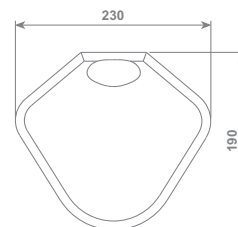

cromo/chrome	ACCDXV30001CR	€ 60,03

bagno free