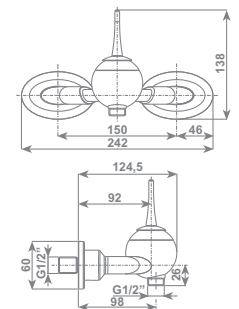

bagno free

rubinetti

Miscelatore lavabo FREE comprensivo di tubi di collegamento inox flessibili e scarico 1.1/4"

FREE basin single lever mixer with flexible inox hoses and brass 1.1/4" pop-up waste

cromo/chrome	RUBDXV03L1CR	€ 382,20

rubinetti d'arresto con filtro / stop cocks with filter

cromo/chrome	RUBDXV03L0CR	€ 455,90

bagno free

Miscelatore bidet FREE comprensivo di tubi di collegamento inox flessibili e scarico 1.1/4"

FREE basin single bidet mixer with flexible inox hoses and brass 1.1/4" pop-up waste

cromo/chrome	RUBDXV03B1CR	€ 382,20

rubinetti d'arresto con filtro / stop cocks with filter

cromo/chrome	RUBDXV03B0CR	€ 455,90

bagno free

Miscelatore vasca esterno FREE con deviatore automatico

FREE bath single lever mixer with automatic diverter device

cromo/chrome	RUBDXV03V0CR	€ 725,20

bagno free

Miscelatore doccia esterno FREE

FREE exposed shower mixer

cromo/chrome	RUBDXV03E0CR	€ 427,28

bagno free