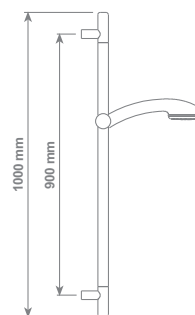

bagno free

Porta asciugamano

Towel rail