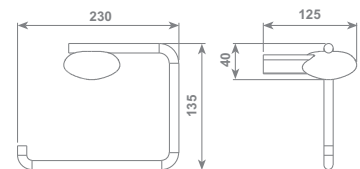

bagno free

Supporto porta rotolo

Toilet roll holder

cromo/chrome   ACCDXV30008CR   € 58,16

bagno free

Porta scopino wc in ottone da appoggio o sospeso con supporto a muro

Toilet brush free standing or with wall mountable holder