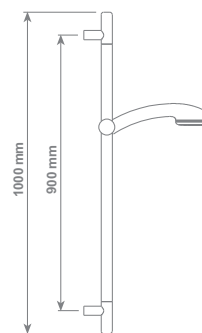

SENSO Full Spray shower duplex kit consisting in Full Spray shower, fixed wall support and double interlock brass hose, Ø 14 mm -150 cm lenght, with ends 1/2" F and anti-torsion conical swivel nut

chromo/chrome SERDX72501CR € 47,04

bagno senso

rubinetti

Systema doccia FREE TECH Full Spray, composto da: asta saliscendi a sezione ellittica 42 mm x h 1000 mm completa di supporti per installazione a muro, doccia Full Spray, flessibile in ottone Ø 14 mm da 150 cm, "doppia aggraffatura" con calotta conica girevole antiattorcigliamento 1/2"F, portasapone Double Soap composto da piattino in policarbonato e dispenser in vetro satinato

FREE TECH Full Spray shower system consisting in: 42 mm elliptical section slider rail 1000 mm lenght with wall supports, Full Spray shower and double interlock brass hose, Ø 14 mm -150 cm lenght, with ends 1/2"F and anti-torsion conical swivel nut, soap dish Double Soap with glazed glass soap dispenser and polycarbonate dish