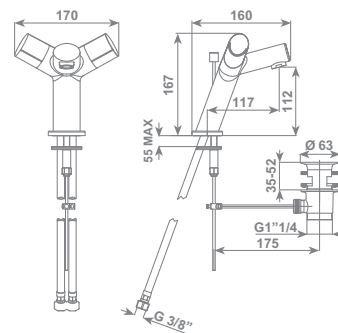

rubinetti

Miscelatore lavabo SENSO comprensivo di tubi di collegamento inox flessibili e scarico 1.1/4"

SENSO basin single lever mixer with flexible inox hoses and brass 1.1/4" pop-up waste

cromo/chrome RUBDXV01L1CR € 309,68

rubinetti d'arresto con filtro / stop cocks with filter

cromo/chrome RUBDXV01L0CR € 388,08

bagno senso

Miscelatore bidet SENSO comprensivo di tubi di collegamento inox flessibili e scarico 1.1/4"

SENSO bidet single lever mixer with flexible inox hoses and brass 1.1/4" pop-up waste