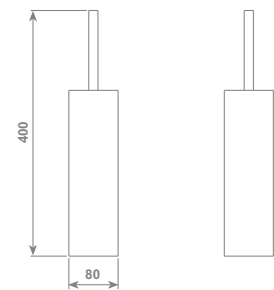

rubinetti

Supporto porta accappatoio

Robe Hook

cromo/chrome ACCDXV10002CR € 145,04

bagno senso

Supporto porta rotolo

Toilet roll holder

cromo/chrome ACCDXV10008CR € 124,20

bagno senso

Porta scopino wc in ottone da appoggio o sospeso con supporto a muro

Toilet brush free standing or with wall mountable holder

cromo/chrome ACCDXV10007CR € 187,41

bagno senso

Porta sapone in ceramica sospeso

Wall mounted ceramic soap dish