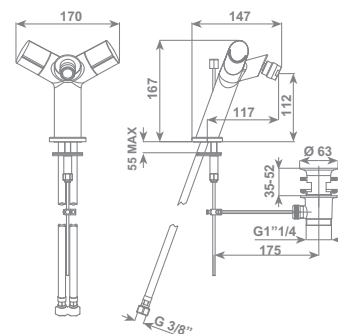

bagno senso

Miscelatore bidet SENSO comprensivo di tubi di collegamento inox flessibili e scarico 1.1/4"

SENSO bidet single lever mixer with flexible inox hoses and brass 1.1/4" pop-up waste

cromo/chrome RUBDXV01B1CR € 309,68

SENSO Full Spray shower duplex kit consisting in Full Spray shower, fixed wall support and double interlock brass hose, Ø 14 mm -150 cm lenght, with ends 1/2" F and anti-torsion conical swivel nut

chromo/chrome SERDX72501CR € 47,04

bagno senso

rubinetti

Systema doccia FREE TECH Full Spray, composto da: asta saliscendi a sezione ellittica 42 mm x h 1000 mm completa di supporti per installazione a muro, doccia Full Spray, flessibile in ottone Ø 14 mm da 150 cm, "doppia aggraffatura" con calotta conica girevole antiattorcigliamento 1/2"F, portasapone Double Soap composto da piattino in policarbonato e dispenser in vetro satinato

FREE TECH Full Spray shower system consisting in: 42 mm elliptical section slider rail 1000 mm lenght with wall supports, Full Spray shower and double interlock brass hose, Ø 14 mm -150 cm lenght, with ends 1/2"F and anti-torsion conical swivel nut, soap dish Double Soap with glazed glass soap dispenser and polycarbonate dish