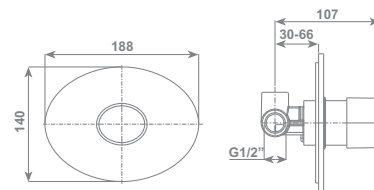

rubinetti

Miscelatore doccia incasso progressivo SENSO
SENSO concealed shower progressive lever mixer

chromo/chrome RUBDXV0110CR € 231,28

bagno senso

Rubinetto di arresto incasso SENSO
SENSO concealed faucet