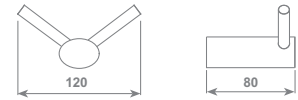

rubinetti

Supporto porta accappatoio

Robe Hook

cromo/chrome ACCDXV10002CR € 145,04

bagno senso

Supporto porta rotolo

Toilet roll holder