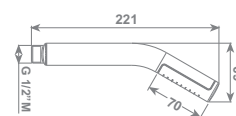

bagnosenso

Doccia SENSO Full Spray - 1/2"M

SENSO Full Spray - 1/2"M