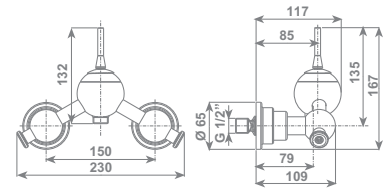

cromo/chrome RUBDXV04E0CR € 539,00

bagno spheratech