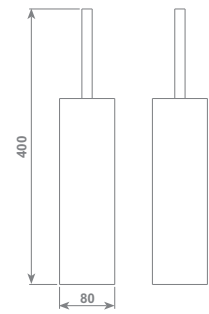

cromo/chrome ACCDXV40007CR € 184,27

bagno spheratech

Porta sapone in ceramica da appoggio
Free standing ceramic soap dish