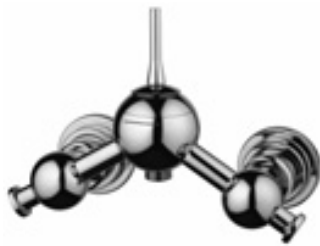

bagno spheratech

Miscelatore bidet SPHERATECH comprensivo di tubi di collegamento inox flessibili e scarico 1.1/4"

SPHERATECH basin single lever mixer with flexible inox hoses and brass 1.1/4" pop-up waste

SPHERATECH bath single lever mixer with automatic diverter device

chromo/chrome RUBDXV04V0CR € 568,40

bagno spheratech

bagno **spheratech**

rubinetti

Miscelatore doccia esterno SPHERATECH
SPHERATECH exposed shower mixer

cromo/chrome RUBDXV04E0CR € 539,00

bagno spheratech

Miscelatore doccia incasso progressivo SPHERATECH
SPHERATECH concealed shower progressive lever mixer

cromo/chrome RUBDXV04I0CR € 243,04

bagno spheratech

Rubinetto di arresto incasso SPHERATECH
SPHERATECH concealed faucet

cromo/chrome RUBDXV04I1CR € 223,44

bagno spheratech

Deviatore 5 vie incasso SPHERATECH
SPHERATECH 5 way concealed ceramic diverter

cromo/chrome VALDXV17CR € 301,84