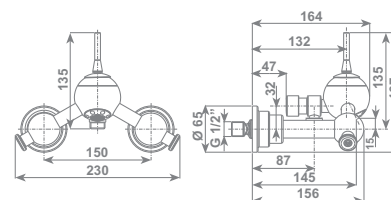

bagno spheratech