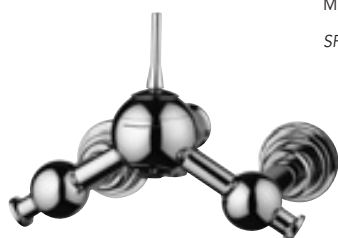

Miscelatore vasca esterno SPHERATECH con deviatore automatico

SPHERATECH bath single lever mixer with automatic diverter device

chromo/chrome RUBDXV04V0CR € 568,40