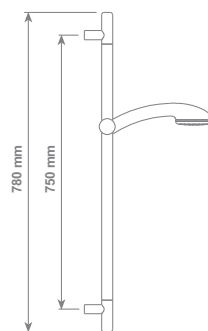

bagno spheratech