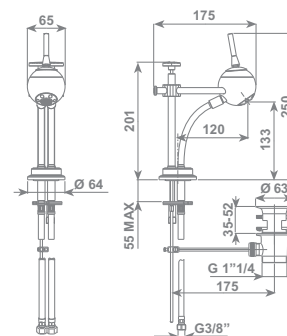

Miscelatore lavabo SPHERATECH comprensivo di tubi di collegamento inox flessibili e scarico 1.1/4"

SPHERATECH basin single lever mixer with flexible inox hoses and brass 1.1/4" pop-up waste

chromo/chrome RUBDXV04L1CR € 372,40

rubinetti d'arresto con filtro / stop cocks with filter

chromo/chrome RUBDXV04L0CR € 450,80

bagno spheratech