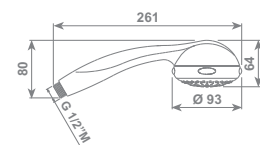

SPHERATECH 3 sprays shower system consisting in: Ø 14 mm slider rail 780 mm lenght with wall supports, 3 sprays shower and double interlock brass hose, Ø 14 mm -150 cm lenght, with ends 1/2" F and anti-torsion conical swivel nut

cromo/chrome SALDX01443CR € 194,04

bagno spheratech

Doccia GLEDY 3 getti - 1/2" M

GLEDY 3 sprays - 1/2" M

cromo/chrome DGDV03CR € 33,32

bagno spheratech

Soffione Ø 200 mm - 1/2" F
portata 15 lt/min con limitatore di portata

Shower head Ø 200 mm - 1/2" F
water flow 15 lt/min (3,96 gpm) with flow restrictor

cromo/chrome SOFDX109GCR € 159,25

Braccio a parete lungh. 370 mm 1/2" M / Wall arm 370 mm lenght 1/2" M
cromo/chrome BRADX29CR € 92,12