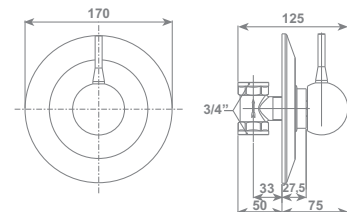

cromo/chrome RUBDXV04I1CR € 223,44

bagno spheratech