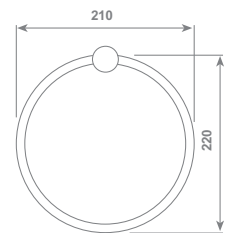

bagno spheratech

Anello porta asciugamano

Towel Ring