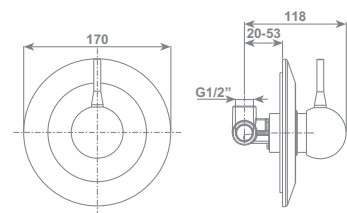

cromo/chrome RUBDXV04I0CR € 243,04

bagno spheratech