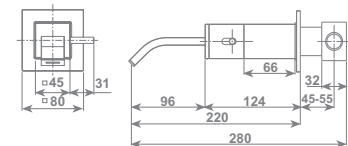

cromo/chrome	RUBDXV11L9CR	€ 495,16

bagno sponky