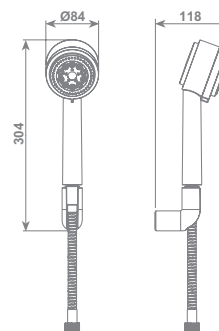

cromo/chrome SERDX52122GCR € 45,08

bagno sponky