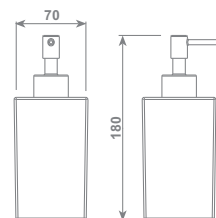

ACCDXV6000600 € 27,41

bagno sponky

Dispenser ceramica da appoggio
Free standing ceramic soap dispenser