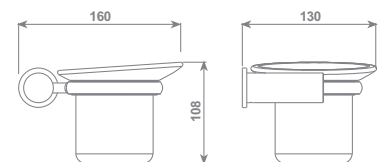

cromo/chrome ACCDXV50003CR € 136,02

bagno sponky

Porta spazzolini ceramica sospeso

Free standing ceramic toothbrush holder