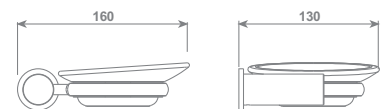

Wall mounted ceramic toilet holder

cromo/chrome ACCDXV50007CR € 184,91

bagno sponky

Porta sapone ceramica sospeso

Wall mounted ceramic soap dish

cromo/chrome ACCDXV50003CR € 136,02

bagno sponky

Porta spazzolini ceramica sospeso