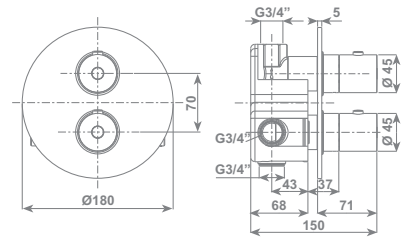

Termostatico doccia incasso STYLE con rubinetto di arresto "acquastop"
STYLE concealed thermostatic shower mixer with faucet "acquastop"

cromo/chrome RUBDXV05T2CR € 705,60

38° thermostatic

Termostatico doccia incasso STYLE con deviatore 2 vie
STYLE concealed thermostatic shower mixer with 2 way ceramic diverter