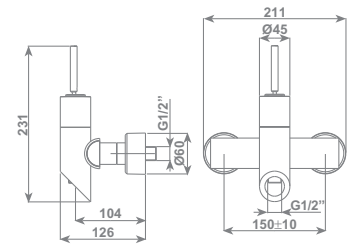

bagno style

Miscelatore doccia esterno STYLE in ottone

STYLE brass exposed shower mixer

cromo/chrome RUBDXV05E0CR € 470,40

Miscelatore doccia incasso STYLE in ottone

STYLE concealed brass shower single lever mixer