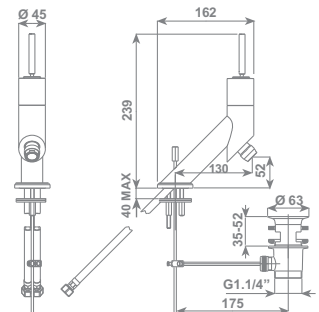

Miscelatore bidet STYLE in ottone comprensivo di tubi di collegamento inox flessibili e scarico 1.1/4"

STYLE brass bidet single lever mixer with flexible inox hoses and brass 1.1/4" pop-up waste

chromo/chrome	RUBDXV05B1CR	€ 284,20

rubinetti d'arresto con filtro / stop cocks with filter

chromo/chrome	RUBDXV05B0CR	€ 362,60

Miscelatore vasca esterno STYLE in ottone con deviatore automatico

STYLE brass bath single lever mixer with automatic diverter device

chromo/chrome	RUBDXV05V0CR	€ 548,80