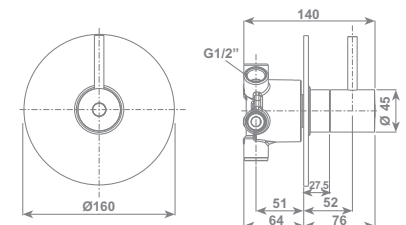

cromo/chrome VALDXV11CR € 343,00