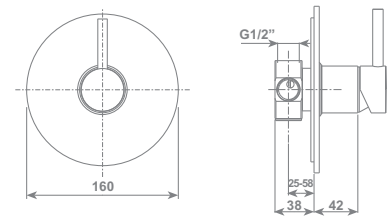

bagno style

Miscelatore doccia esterno STYLE in ottone

STYLE brass exposed shower mixer

cromo/chrome RUBDXV05E0CR € 470,40

Miscelatore doccia incasso STYLE in ottone

STYLE concealed brass shower single lever mixer