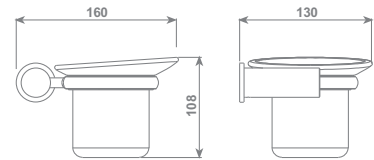

cromo/chrome ACCDXV50003CR € 136,02

Porta spazzolini ceramica sospeso
Wall mounted ceramic toothbrush holder