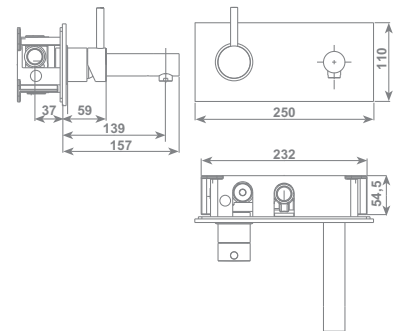

Miscelatore lavabo STYLE in ottone comprensivo di tubi di collegamento inox flessibili e scarico 1.1/4"

STYLE brass basin single lever mixer with flexible inox hoses and brass 1.1/4" pop-up waste

chromo/chrome	RUBDXV05L1CR	€ 284,20
---------------	--------------	----------

chromo/chrome	RUBDXV05L3CR	€ 490,00
---------------	--------------	----------

Miscelatore bidet STYLE in ottone comprensivo di tubi di collegamento inox flessibili e scarico 1.1/4"

STYLE brass bidet single lever mixer with flexible inox hoses and brass 1.1/4" pop-up waste

STYLE Full Spray shower duplex kit consisting in Full Spray shower, fixed wall support and double interlock brass hose, Ø 14 mm - 150 cm length, with ends 1/2" F and anti-torsion conical swivel nut

cromo/chrome                      SERV5281CR                      € 41,16

STYLE Full Spray shower system consisting in: 24 mm brass round section slider rail 835 mm length with wall supports, Full Spray shower and double interlock brass hose, Ø 14 mm - 150 cm length, with ends 1/2" F and anti-torsion conical swivel nut