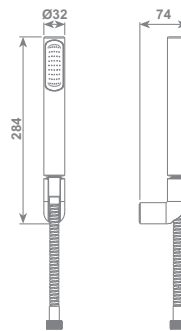

**38°** thermostatic

Rubinetto di arresto incasso STYLE  
 STYLE concealed faucet

cromo/chrome RUBDXV05I1CR € 254,80

Deviatore 5 vie incasso STYLE in ottone  
 STYLE 5 way concealed brass diverter

cromo/chrome VALDXV11CR € 343,00

bagno style

Kit duplex doccia STYLE Full Spray, composto da doccia Full Spray, supporto fisso a muro e flessibile in ottone Ø 14 mm da 150 cm, "doppia aggraffatura" con calotta conica girevole antiattorcigliamento 1/2" F

STYLE Full Spray shower duplex kit consisting in Full Spray shower, fixed wall support and double interlock brass hose, Ø 14 mm - 150 cm length, with ends 1/2" F and anti-torsion conical swivel nut

cromo/chrome                      SERV5281CR                      € 41,16