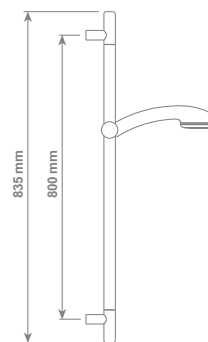

bagno style

Kit duplex doccia STYLE Full Spray, composto da doccia Full Spray, supporto fisso a muro e flessibile in ottone Ø 14 mm da 150 cm, "doppia aggraffatura" con calotta conica girevole antiattorcigliamento 1/2" F

STYLE Full Spray shower duplex kit consisting in Full Spray shower, fixed wall support and double interlock brass hose, Ø 14 mm - 150 cm length, with ends 1/2" F and anti-torsion conical swivel nut

cromo/chrome                      SERV5281CR                      € 41,16

Systema doccia STYLE Full Spray, composto da: asta saliscendi a sezione tonda 24 mm x h 835 mm in ottone completa di supporti per installazione a muro, doccia Full Spray e flessibile in ottone Ø 14 mm da 150 cm, "doppia aggraffatura" con calotta conica girevole antiattorcigliamento 1/2" F

STYLE Full Spray shower system consisting in: 24 mm brass round section slider rail 835 mm length with wall supports, Full Spray shower and double interlock brass hose, Ø 14 mm - 150 cm length, with ends 1/2" F and anti-torsion conical swivel nut