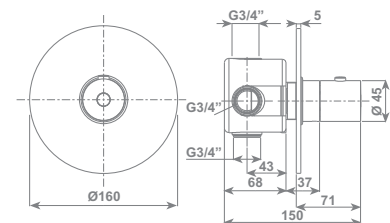

cromo/chrome RUBDXV05T1CR € 470,40

38° thermostatic

Termostatico doccia esterno STYLE in ottone

STYLE brass exposed thermostatic shower mixer