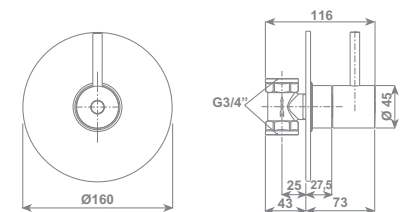

cromo/chrome RUBDXV05I1CR € 254,80

Deviatore 5 vie incasso STYLE in ottone
STYLE 5 way concealed brass diverter