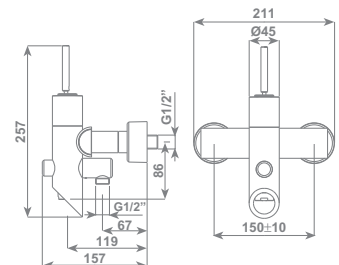

bagno style

Miscelatore lavabo STYLE in ottone comprensivo di tubi di collegamento inox flessibili e scarico 1.1/4"

STYLE brass basin single lever mixer with flexible inox hoses and brass 1.1/4" pop-up waste

chromo/chrome	RUBDXV05L1CR	€ 284,20

rubinetti d'arresto con filtro / stop cocks with filter

chromo/chrome	RUBDXV05L0CR	€ 362,60

Miscelatore lavabo incasso STYLE in ottone

STYLE concealed brass basin single lever mixer

chromo/chrome	RUBDXV05L3CR	€ 490,00

Miscelatore bidet STYLE in ottone comprensivo di tubi di collegamento inox flessibili e scarico 1.1/4"

STYLE brass bidet single lever mixer with flexible inox hoses and brass 1.1/4" pop-up waste

chromo/chrome	RUBDXV05B1CR	€ 284,20

rubinetti d'arresto con filtro / stop cocks with filter

chromo/chrome	RUBDXV05B0CR	€ 362,60

Miscelatore vasca esterno STYLE in ottone con deviatore automatico

STYLE brass bath single lever mixer with automatic diverter device

chromo/chrome	RUBDXV05V0CR	€ 548,80