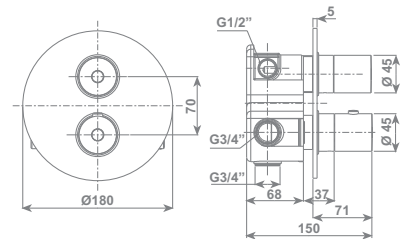

cromo/chrome RUBDXV05T3CR € 705,60

38° thermostatic

Rubinetto di arresto incasso STYLE
STYLE concealed faucet