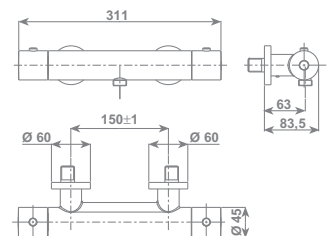

cromo/chrome RUBDXV05T0CR € 382,20

38° thermostatic