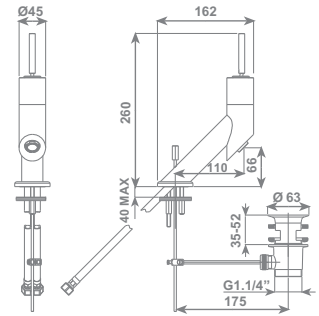

Miscelatore lavabo STYLE in ottone comprensivo di tubi di collegamento inox flessibili e scarico 1.1/4"

STYLE brass basin single lever mixer with flexible inox hoses and brass 1.1/4" pop-up waste

chromo/chrome	RUBDXV05L1CR	€ 284,20

rubinetti d'arresto con filtro / stop cocks with filter

chromo/chrome	RUBDXV05L0CR	€ 362,60